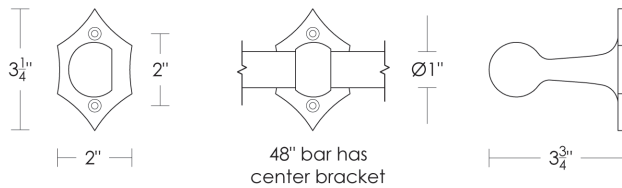

1"Ø Replacement Metal Towel Bar

Length	Price 1	Price 2	Price 3	Price 4
12"w	$200	$275	$300	$325
18"w	$260	$300	$330	$360
24"w	$300	$325	$355	$430
36"w	$330	$350	$385	$475
48"w	$360	$375	$410	$510

1" Replacement Bracket

Center UA2023-C RP
End UA2023-E RP

$145ea	Price 1
$165ea	Price 2
$185ea	Price 3
$195ea	Price 4

Lafayette Metal Towel Bar	Overall Length	Price 1	Price 2	Price 3	Price 4
1" x 12"w UA2023-M12 BA	14"w	$340	$405	$450	$480
1" x 18"w UA2023-M18 BA	20"w	$365	$435	$485	$510
1" x 24"w UA2023-M24 BA	26"w	$385	$455	$510	$555
1" x 36"w UA2023-M36 BA	38"w	$435	$525	$560	$585
1" x 48"w UA2023-M48 BA	50"w	$490	$560	$605	$650