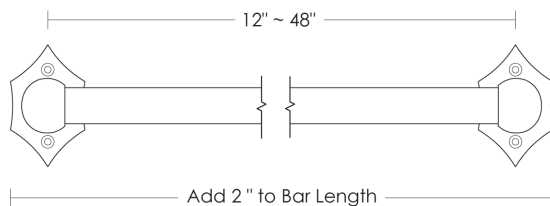


Lafayette Metal Towel Bar 1"Ø

UA2023-M BA Series

- Price 1 Polished Brass
- Price 2 Polished Nickel, Green Patina*, Brown Patina*
- Price 3 Antique Brass*, Satin Nickel*, Light Pewter*
 Statuary Brown [gloss or matte]*
 Statuary Black [gloss or matte]*
- Price 4 Polished Chrome
 Black Nickel [gloss or matte]*

***** Custom finishes not returnable

Notes: Our metals are living finishes;
 they will change overtime
 and will never rust

Towel bar widths are center-to-center
 of mounting brackets.

48"w towel bars require a center bracket.

Metal towel bars are not returnable.

1"Ø Replacement Metal Towel Bar

Length	Price 1	Price 2	Price 3	Price 4
12"w	\$200	\$275	\$300	\$325
18"w	\$260	\$300	\$330	\$360
24"w	\$300	\$325	\$355	\$430
36"w	\$330	\$350	\$385	\$475
48"w	\$360	\$375	\$410	\$510

1" Replacement Bracket

Center UA2023-C RP
 End UA2023-E RP

\$145ea	Price 1
\$165ea	Price 2
\$185ea	Price 3
\$195ea	Price 4

Lafayette Metal Towel Bar	Overall Length	Price 1	Price 2	Price 3	Price 4
1" x 12"w UA2023-M12 BA	14"w	\$340	\$405	\$450	\$480
1" x 18"w UA2023-M18 BA	20"w	\$365	\$435	\$485	\$510
1" x 24"w UA2023-M24 BA	26"w	\$385	\$455	\$510	\$555
1" x 36"w UA2023-M36 BA	38"w	\$435	\$525	\$560	\$585
1" x 48"w UA2023-M48 BA	50"w	\$490	\$560	\$605	\$650