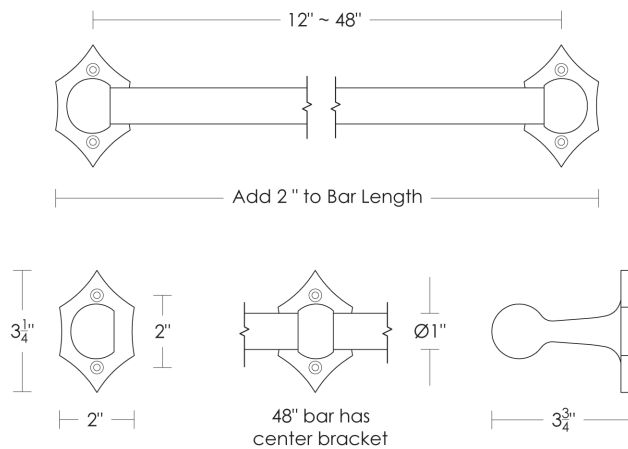


**Lafayette Glass Towel Bar 1"Ø**

UA2023 BA Series

- Price 1 Polished Brass
- Price 2 Green Patina\*, Brown Patina\*, Antique Brass\*
- Price 3 Statuary Brown [gloss or matte]\*  
Statuary Black [gloss or matte]\*
- Price 4 Polished Nickel, Satin Nickel\*, Light Pewter\*  
Polished Chrome  
Black Nickel [gloss or matte]\*

**\*** Custom finishes not returnable

Notes: Our metals are living finishes; they will change overtime and will never rust

Towel bar widths are center-to-center of mounting brackets.

48"w towel bars require a center bracket.

**1"Ø Replacement Glass Towel Bar**

\$140	12"w	UA6102-12 BG
\$180	18"w	UA6102-18 BG
\$195	24"w	UA6102-24 BG
\$210	36"w	UA6102-36 BG
\$235	48"w	UA6102-48 BG

**1" Replacement Bracket**

	Center	UA2023-C RP
	End	UA2023-E RP
\$145ea	Price 1	
\$165ea	Price 2	
\$185ea	Price 3	
\$235ea	Price 4	

<u>Lafayette Glass Towel Bar</u>	<u>Overall Length</u>	<u>Price 1</u>	<u>Price 2</u>	<u>Price 3</u>	<u>Price 4</u>
1" x 12"w UA2023-G12 BA	14"w	\$310	\$365	\$410	\$450
1" x 18"w UA2023-G18 BA	20"w	\$330	\$395	\$440	\$485
1" x 24"w UA2023-G24 BA	26"w	\$345	\$410	\$455	\$500
1" x 36"w UA2023-G36 BA	38"w	\$395	\$460	\$505	\$550
1" x 48"w UA2023-G48 BA	50"w	\$445	\$510	\$555	\$650