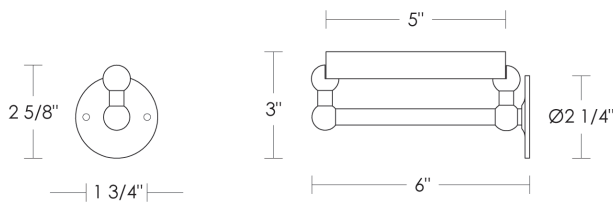

Hampton 27" Marble Shelf

UA2031-M BA

- Metal 1 Polished Brass
- Metal 2 Polished Nickel, Green Patina*, Brown Patina*
- Metal 3 Antique Brass*, Satin Nickel*, Light Pewter*
Statuary Brown [gloss or matte]*
Statuary Black [gloss or matte]*
- Metal 4 Polished Chrome
Black Nickel [gloss or matte]*
- Call for pricing Linea Stone, Lagos Azul
Carrara, Statuary Michelangelo,
Rosa Verona, Blue Celeste
Black Mosaic Granite, Blue Persa Granite,
Verde Fuoco Granite
White Onyx, Statuary White, Calacatta Gold,
Thassos, Absolute Black Granite