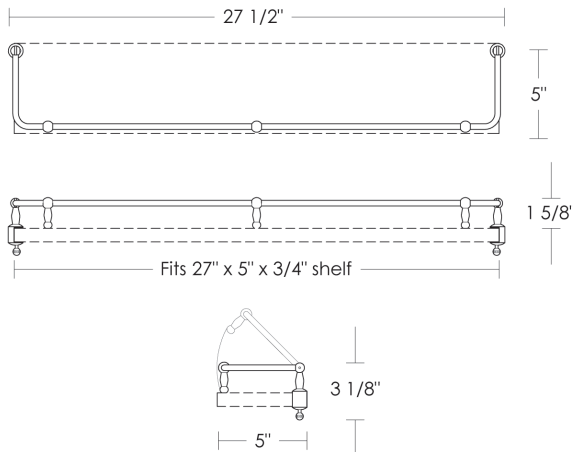

Galley Rail

UA2109 BA

- $225 Polished Brass
- $275 Green Patina*, Brown Patina*, Antique Brass*
- $300 Statuary Brown [gloss or matte]*
  Statuary Black [gloss or matte]*
- $340 Polished Nickel, Satin Nickel*, Light Pewter*
  Polished Chrome
  Black Nickel [gloss or matte]*

* Custom finishes not returnable

Notes: Our metals are living finishes; they will change overtime and will never rust

Only fits 27" long and 3/4" thick glass and marble shelves.

- -Yale Club Shelf
- -Plaza Shelf
- -Hampton Shelf

Price is for Galley Rail only, shelf and brackets are additional