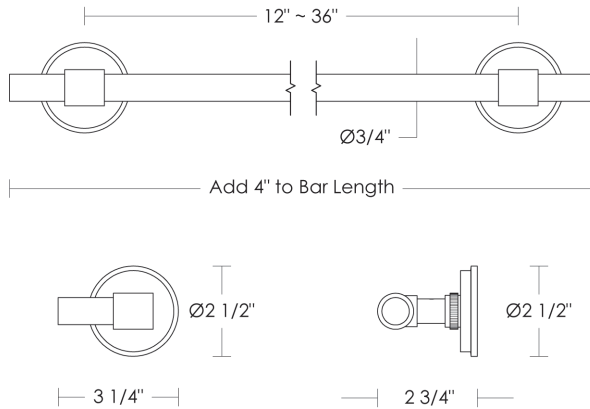

Replacement Brackets
UA2116-RP BA

- \$450/pr Price 1
- \$525/pr Price 2
- \$560/pr Price 3
- \$625/pr Price 4

City Towel Bar	Overall Length	Price 1	Price 2	Price 3	Price 4
12"w UA2116-M12 BA	16"w	\$545	\$590	\$625	\$725
18"w UA2116-M18 BA	22"w	\$580	\$635	\$675	\$775
24"w UA2116-M24 BA	28"w	\$600	\$670	\$710	\$825
36"w UA2116-M36 BA	40"w	\$700	\$750	\$795	\$875