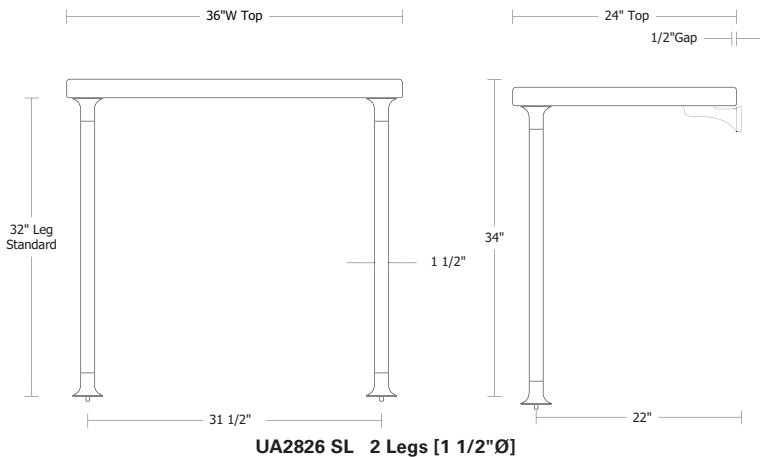

Stone tops are sold separately
 [UA3080 WT 2" Rolled Edge shown]

Washstand requires:

Standard Brackets
 UA2801 SL [Pair]

\$285	Price 1
\$350	Price 2
\$385	Price 3
\$485	Price 4

Extended P-Trap

UA0002 PL

\$200	Price 1
\$230	Price 2
\$275	Price 3
\$375	Price 4