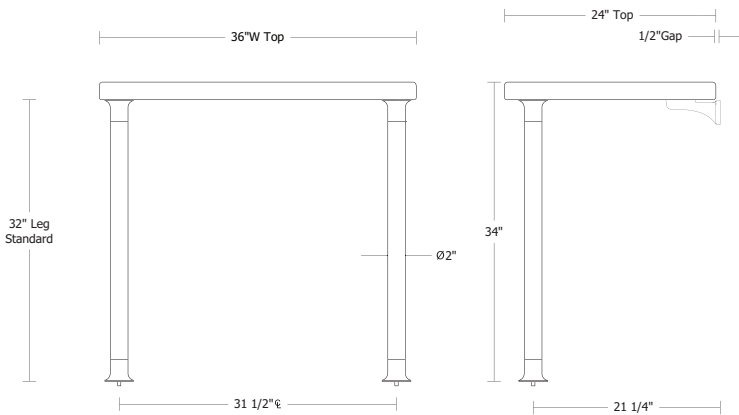

Stone tops are sold separately
[UA3080 WT 2" Rolled Edge shown]

Washstand requires:

Standard Brackets
UA2801 SL [Pair]

\$375 Price 1
\$475 Price 2
\$495 Price 3
\$575 Price 4

Extended P-Trap

UA0002 PL

\$385 Price 1
\$420 Price 2
\$490 Price 3
\$595 Price 4