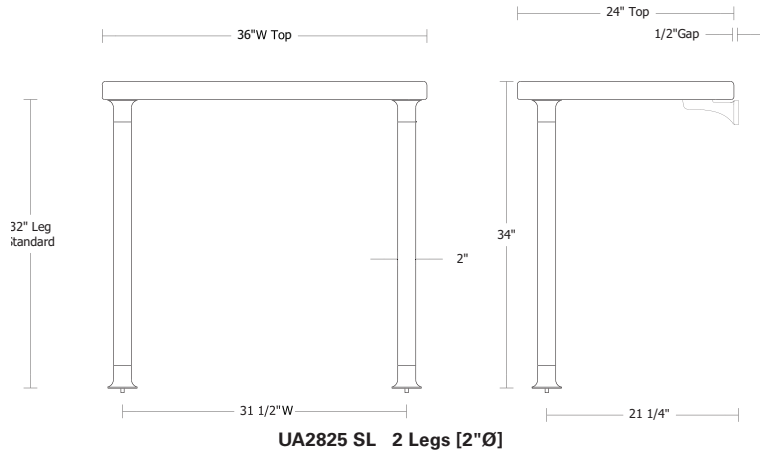

Stone tops are sold separately
 [UA3080 WT 2" Rolled Edge shown]

Washstand requires:

Standard Brackets
 UA2801 SL [Pair]

\$285	Price 1
\$350	Price 2
\$385	Price 3
\$485	Price 4

Extended P-Trap

UA0002 PL

\$200	Price 1
\$230	Price 2
\$275	Price 3
\$375	Price 4