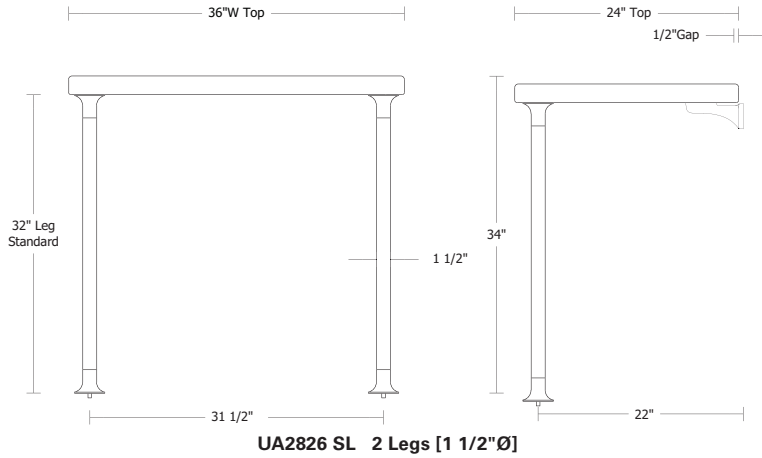

Trumpet Washstand [1 1/2"Ø Metal]

Trumpet Washstand 2 Legs [1 1/2"Ø]

UA2826-2 SL

- $3,845 Price 1
- $4,400 Price 2
- $4,600 Price 3
- $5,040 Price 4

Trumpet Washstand 2 Legs [1 1/2"Ø] with Lower Bars

UA2826-2-B SL

- $4,895 Price 1
- $5,450 Price 2
- $5,650 Price 3
- $6,090 Price 4

Trumpet Washstand 3 Legs [1 1/2"Ø]

UA2826-3 SL

- $5,440 Price 1
- $5,850 Price 2
- $6,150 Price 3
- $6,740 Price 4