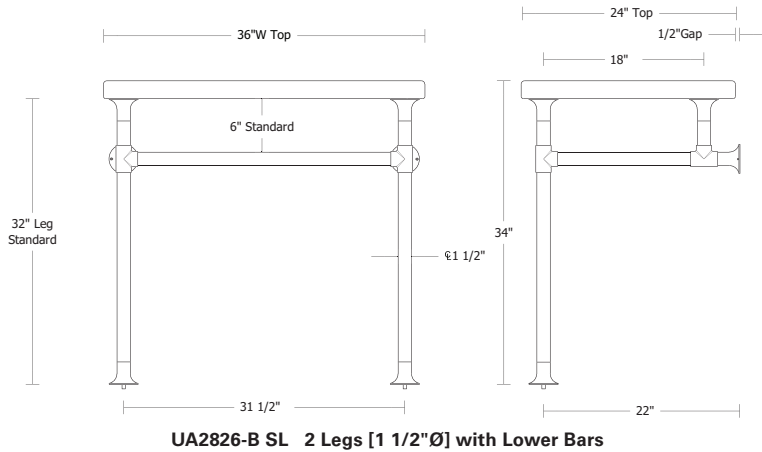

Trumpet Washstand 3 Legs [1 1/2"Ø] with Lower Bars

UA2826-3-B SL

- $6,440 Price 1
- $6,850 Price 2
- $7,150 Price 3
- $7,740 Price 4

Trumpet Washstand 4 Legs [1 1/2"Ø]

UA2826-4 SL

- $6,010 Price 1
- $6,910 Price 2
- $7,630 Price 3
- $8,360 Price 4

Trumpet Washstand 4 Legs [1 1/2"Ø] with 2 Lower Bars

UA2826-4-B SL

- $7,000 Price 1
- $7,900 Price 2
- $8,620 Price 3
- $9,450 Price 4