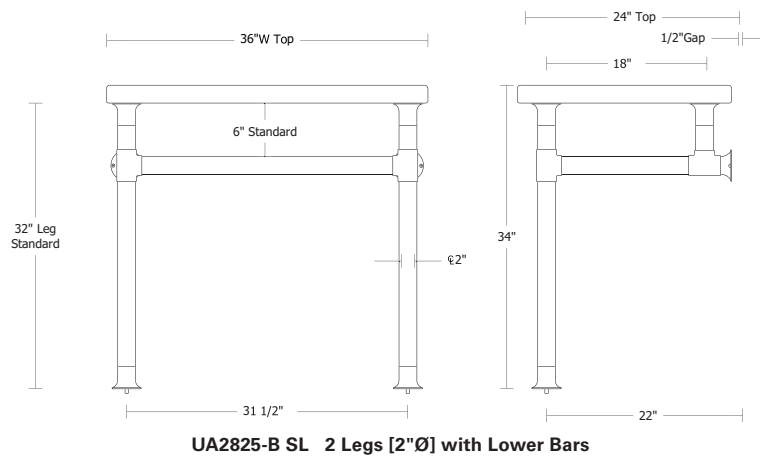

Stone tops are sold separately
 [UA3080 WT 2" Rolled Edge shown]

Washstand requires:

Standard Brackets
 UA2801 SL [Pair]

\$285	Price 1
\$350	Price 2
\$385	Price 3
\$485	Price 4

Extended P-Trap

UA0002 PL

\$200	Price 1
\$230	Price 2
\$275	Price 3
\$375	Price 4