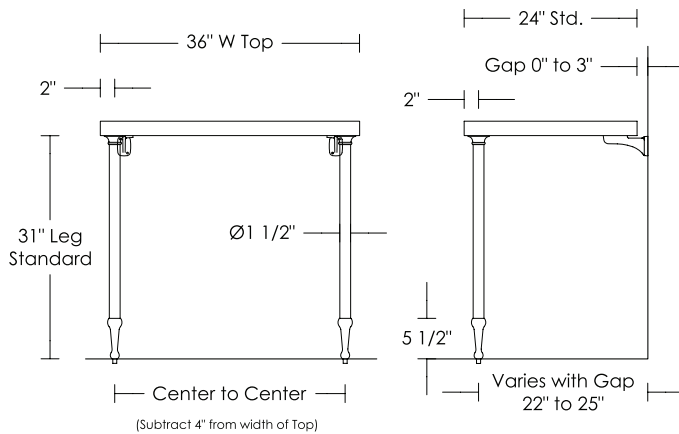

Legs sold individually

Stone tops are sold separately [UA3026 WT 2" thick Routed Top shown]

Washstand with Straight Legs require:  
Standard Brackets  
UA2801 SL [Pair]

\$375	Price 1
\$475	Price 2
\$495	Price 3
\$575	Price 4

Extended P-Trap  
UA0002 PL

\$385	Price 1
\$420	Price 2
\$490	Price 3
\$595	Price 4

**UA2705 SL 1 1/2" Glass Straight Legs**  
with Mott Cap & Foot

**UA2735 SL 2" Metal Straight Legs**  
with Mott Cap & Foot