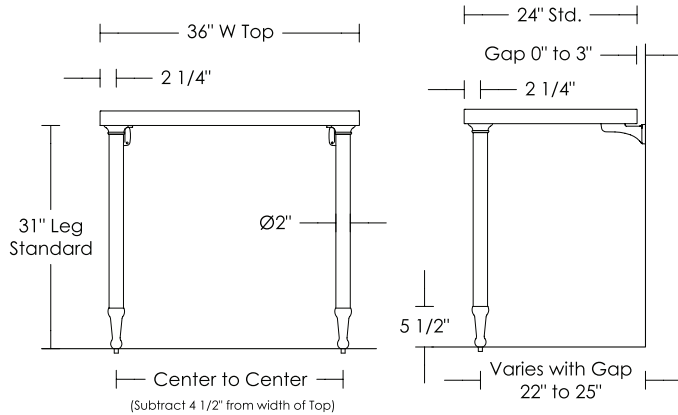

Legs sold individually

Stone tops are sold separately [UA3026 WT 2" thick Routed Top shown]

Washstand with Straight Legs require:  
Standard Brackets  
UA2801 SL [Pair]

\$375	Price 1
\$475	Price 2
\$495	Price 3
\$575	Price 4

Extended P-Trap  
UA0002 PL

\$385	Price 1
\$420	Price 2
\$490	Price 3
\$595	Price 4

**UA2705 SL 1 1/2" Glass Straight Legs**  
with Mott Cap & Foot

**UA2735 SL 2" Metal Straight Legs**  
with Mott Cap & Foot