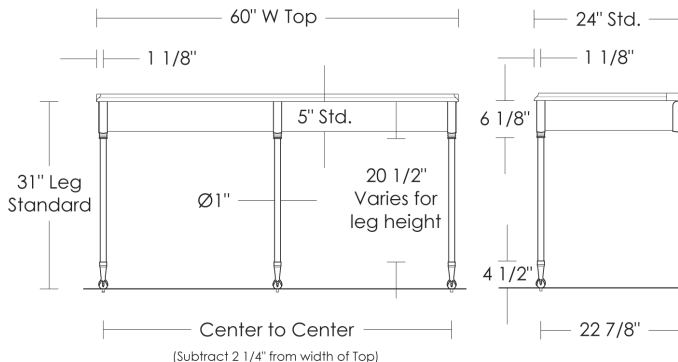

Modified Standard Wall Flanges
 UA2806 SL [Pair]

| | |
|-------|---------|
| \$285 | Price 1 |
| \$360 | Price 2 |
| \$385 | Price 3 |
| \$485 | Price 4 |

Extended P-Trap
 UA0002 PL

| | |
|-------|---------|
| \$200 | Price 1 |
| \$230 | Price 2 |
| \$275 | Price 3 |
| \$375 | Price 4 |

UA2785 SL Skirted Straight 2 Leg Base

UA2786 SL Skirted Straight 3 Leg Base