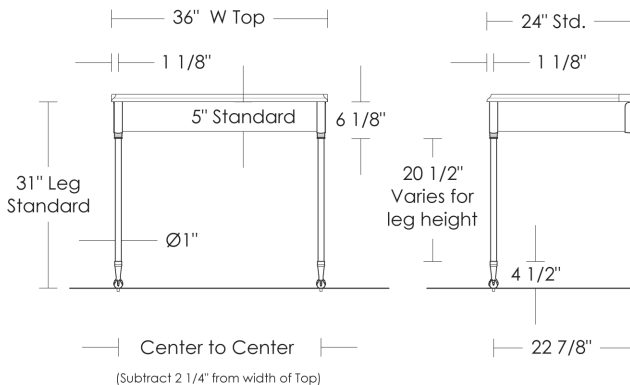

Stone tops are sold separately [UA3009 WT Ogee shown]

Skirted Straight Leg Washstands require:
 Standard Brackets
 UA2801 SL [Pair]

| | |
|-------|---------|
| \$285 | Price 1 |
| \$360 | Price 2 |
| \$385 | Price 3 |
| \$485 | Price 4 |

Modified Standard Wall Flanges
 UA2806 SL [Pair]

| | |
|-------|---------|
| \$285 | Price 1 |
| \$360 | Price 2 |
| \$385 | Price 3 |
| \$485 | Price 4 |

Extended P-Trap
 UA0002 PL

| | |
|-------|---------|
| \$200 | Price 1 |
| \$230 | Price 2 |
| \$275 | Price 3 |
| \$375 | Price 4 |