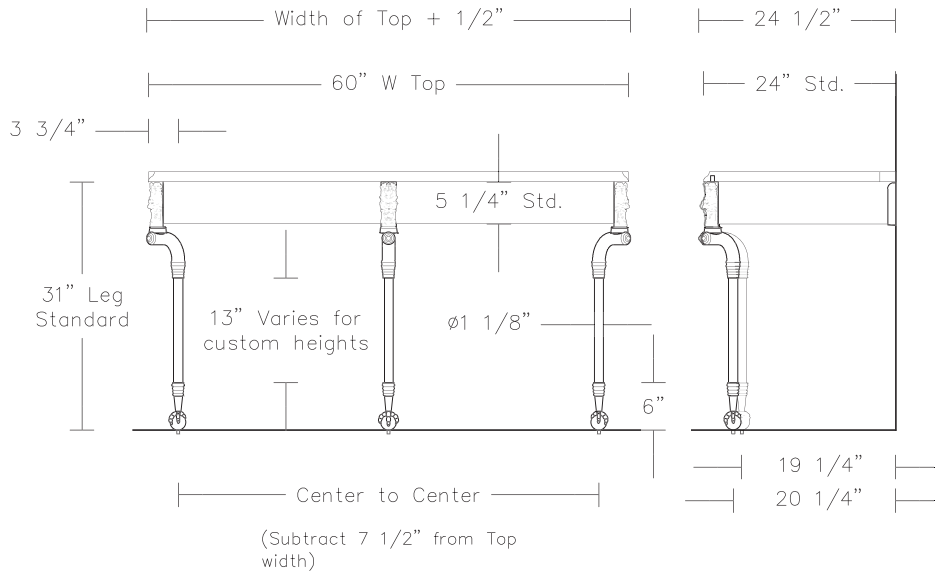

Stone tops are sold separately
[UA3021 WT Ogee shown]

Skirted Lion Leg Bases require:
Standard Brackets
UA2801 SL [Pair]

\$285	Price 1
\$360	Price 2
\$385	Price 3
\$485	Price 4

Standard Wall Flanges
UA2805 SL [Pair]

\$285	Price 1
\$360	Price 2
\$385	Price 3
\$485	Price 4

Extended P-Trap
UA0002 PL

\$200	Price 1
\$230	Price 2
\$275	Price 3
\$375	Price 4

UA2790 SL Skirted Lion 2 Leg Base

UA2791 SL Skirted Lion 3 Leg Base