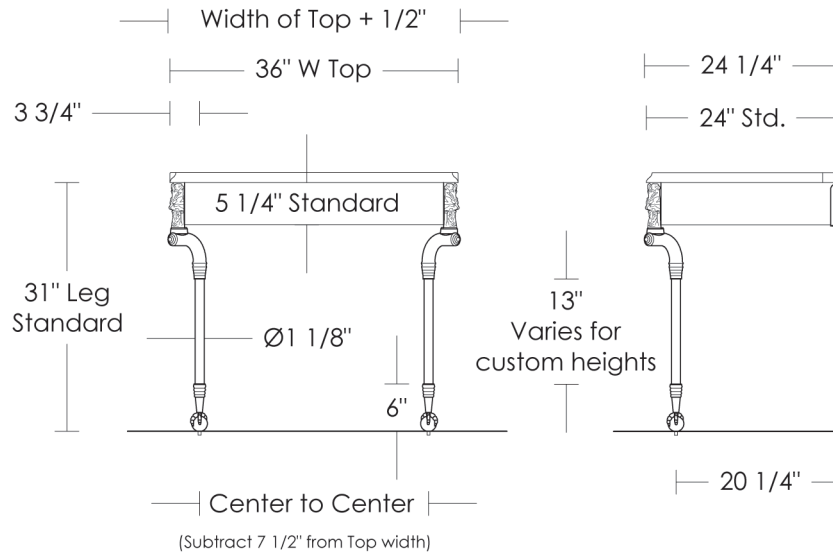

Stone tops are sold separately
[UA3021 WT Ogee shown]

Skirted Lion Leg Bases require:
Standard Brackets
UA2801 SL [Pair]

\$285	Price 1
\$360	Price 2
\$385	Price 3
\$485	Price 4

Standard Wall Flanges
UA2805 SL [Pair]

\$285	Price 1
\$360	Price 2
\$385	Price 3
\$485	Price 4

Extended P-Trap
UA0002 PL

\$200	Price 1
\$230	Price 2
\$275	Price 3
\$375	Price 4

UA2790 SL Skirted Lion 2 Leg Base

UA2791 SL Skirted Lion 3 Leg Base