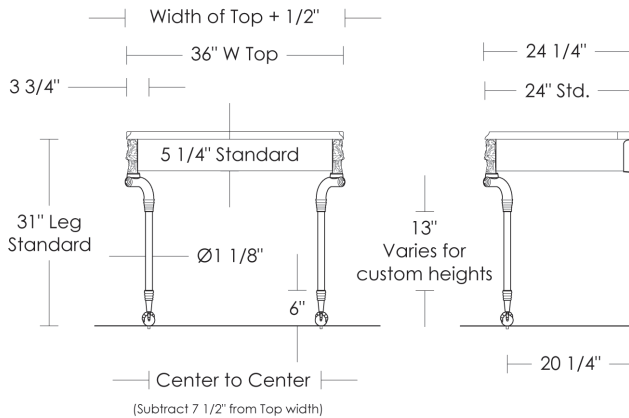

Stone tops are sold separately [UA3021 WT Ogee shown]

Skirted Lion Leg Bases require:
 Standard Brackets
 UA2801 SL [Pair]

\$285	Price 1
\$360	Price 2
\$385	Price 3
\$485	Price 4

Standard Wall Flanges
 UA2805 SL [Pair]

\$285	Price 1
\$360	Price 2
\$385	Price 3
\$430	Price 4

Extended P-Trap
 UA0002 PL

\$200	Price 1
\$230	Price 2
\$275	Price 3
\$375	Price 4

UA2790 SL Skirted Lion 2 Leg Base