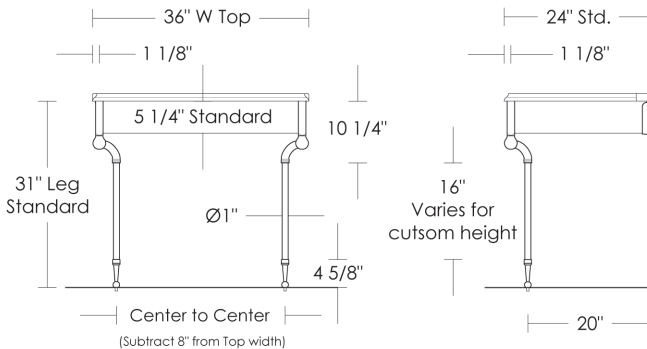

Center leg is also curved

Stone tops are sold separately
[UA3021 WT Ogee shown]

Skirted Curved Leg Washstands require:

Standard Brackets
UA2801 SL [Pair]

\$285	Price 1
\$360	Price 2
\$385	Price 3
\$485	Price 4

Modified Standard Wall Flanges
UA2806 SL [Pair]

\$285	Price 1
\$360	Price 2
\$385	Price 3
\$485	Price 4

Extended P-Trap
UA0002 PL

\$200	Price 1
\$230	Price 2
\$275	Price 3
\$375	Price 4

UA2780 SL Skirted Curved 2 Legs