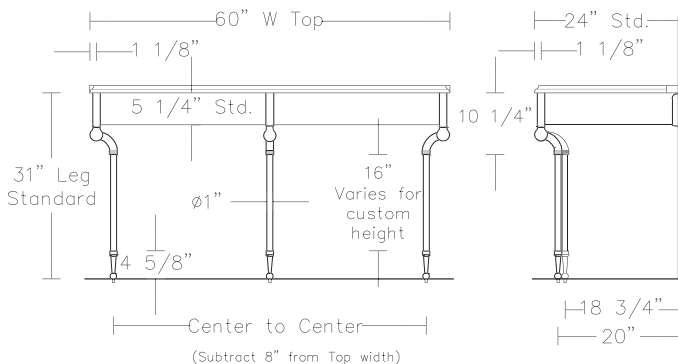

Modified Standard Wall Flanges
UA2806 SL [Pair]

\$285	Price 1
\$360	Price 2
\$385	Price 3
\$485	Price 4

Extended P-Trap
UA0002 PL

\$200	Price 1
\$230	Price 2
\$275	Price 3
\$375	Price 4

UA2780 SL Skirted Curved 2 Legs

UA2781 SL Skirted Curved 3 Legs