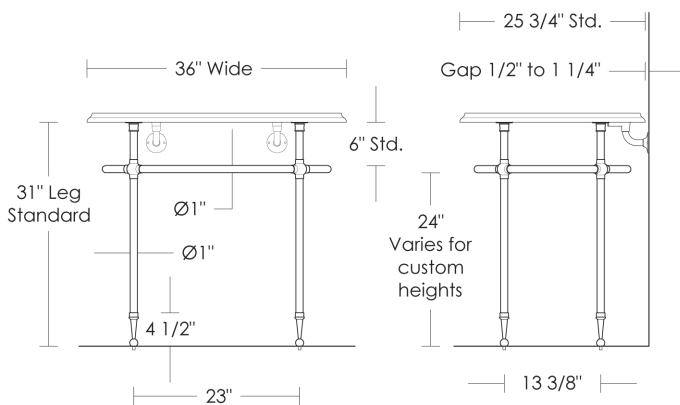

Stone tops are sold separately
[UA3067 WT Routed Ogee shown]

Oval Washstands require:
Modified Mott Brackets
UA2803 SL [Pair]

- \$315 Price 1
- \$385 Price 2
- \$420 Price 3
- \$490 Price 4

Extended P-Trap
UA0002 PL

- \$200 Price 1
- \$230 Price 2
- \$275 Price 3
- \$375 Price 4

Oval Stone Tops

[to be installed on Oval Base]

UA2796 SL Oval Base

25 3/4" x 36"
1 1/4" Thick

Flat Edge
UA3064 WT

Ogee Edge
UA3065 WT

Routed Top
UA3066 WT