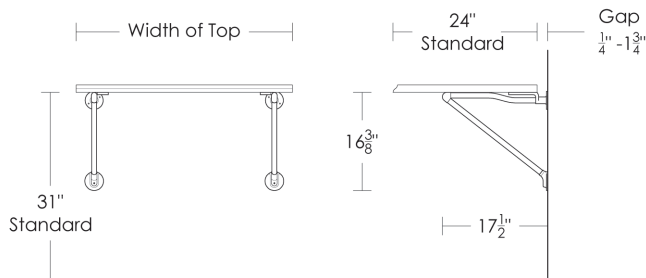

Stone tops are sold separately and are not returnable
[UA3005 WT 1 1/4" Ogee Edge shown]

Extended P-Trap is required
UA0002 PL

- \$200 Price 1
- \$230 Price 2
- \$275 Price 3
- \$375 Price 4

Typical Installation