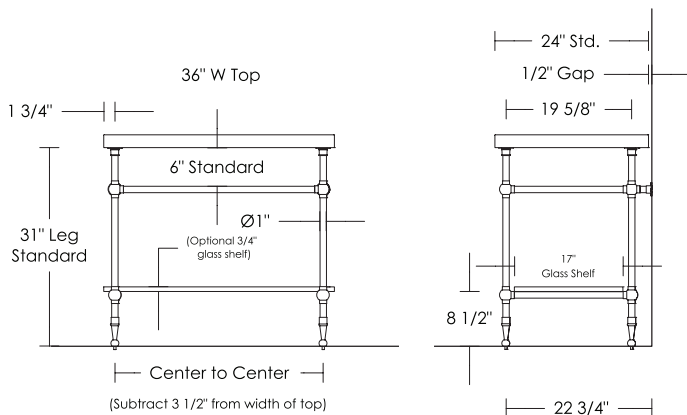

Stone tops are sold separately

Extended P-Trap is required
UA0002 PL

- \$385 Price 1
- \$420 Price 2
- \$490 Price 3
- \$595 Price 4

UA2742 SL 3 Legs [1"Ø]
with Mott Cap & Foot

UA2743 SL 4 Legs [1"Ø]
with Mott Cap & Foot