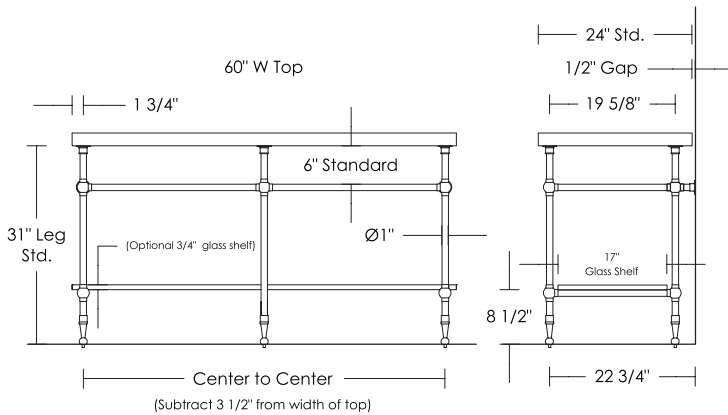

UA2744-B SL 5 Legs [1"Ø] with 2 Lower Bars
with Mott Cap & Foot

Industrial Base [1"Ø Metal]

Industrial Base 5 Legs [1"Ø]

UA2744 SL

- $6,800 Price 1
- $8,300 Price 2
- $8,500 Price 3
- $9,800 Price 4

Industrial Base 5 Legs [1"Ø] with 2 Lower Bars

UA2744-B SL

- $8,800 Price 1
- $9,300 Price 2
- $9,500 Price 3
- $11,500 Price 4

Optional glass shelf

- $425 18" x 30" x 3/4" UA3073-30-WT
- $490 18" x 36" x 3/4" UA3073-36-WT
- $535 18" x 42" x 3/4" UA3073-42-WT
- $595 18" x 48" x 3/4" UA3073-48-WT
- $725 18" x 60" x 3/4" UA3073-60-WT

Shelves over 48" need additional support

Call for pricing for stone shelf