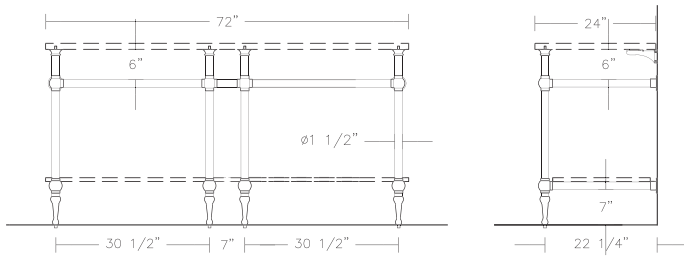

UA2753-4B SL 4 Legs [1 1/2"Ø] with 4 Lower Bars
with Mott Cap & Foot