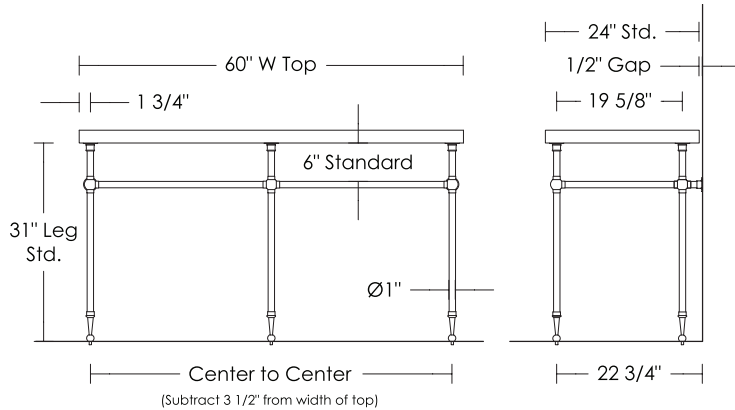

Industrial Base 4 Legs [1"Ø]

UA2743 SL

- \$5,600 Price 1
- \$7,100 Price 2
- \$7,400 Price 3
- \$7,600 Price 4

Industrial Base 4 Legs [1"Ø] with 2 Lower Bars

UA2743-B SL

- \$7,600 Price 1
- \$9,100 Price 2
- \$9,300 Price 3
- \$9,900 Price 4