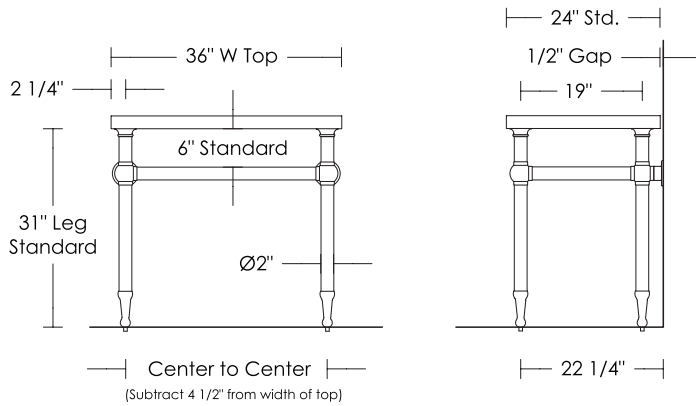

UA2763 SL 4 Legs [2"Ø]
with Mott Cap & Foot

Industrial Base [2"Ø Metal]

Industrial Base 4 Legs [2"Ø]

UA2763 SL

- $8,800 Price 1
- $9,800 Price 2
- $10,100 Price 3
- $11,800 Price 4