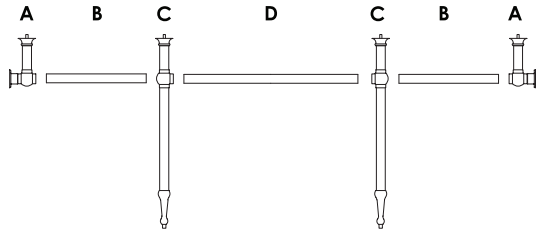

Industrial Base 5 Legs [1"Ø] with 2 Lower Bars

UA2744-B SL

- \$8,800 Price 1
- \$9,300 Price 2
- \$9,500 Price 3
- \$11,500 Price 4

Optional glass shelf

- \$425 18" x 30" x 3/4" UA3073-30-WT
- \$490 18" x 36" x 3/4" UA3073-36-WT
- \$535 18" x 42" x 3/4" UA3073-42-WT
- \$595 18" x 48" x 3/4" UA3073-48-WT
- \$725 18" x 60" x 3/4" UA3073-60-WT

Shelves over 48" need additional support

Call for pricing for stone shelf

Industrial Base 6 Legs

UA2755-G SL

- \$13,800 Price 1
- \$14,400 Price 2
- \$14,800 Price 3
- \$15,500 Price 4

Industrial Base

Installation Notes