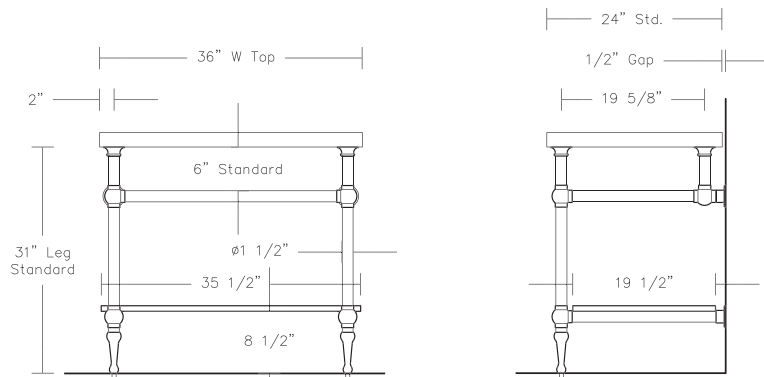

UA2751-B SL 2 Legs [1 1/2"Ø] with 2 Lower Bars
with Mott Cap & Foot

Industrial Base [1 1/2"Ø]

Industrial Base 2 Legs [1 1/2"Ø] with 2 Lower Bars

Metal UA2751-B SL
Glass UA2751-G-B SL

Metal	Glass	
\$6,800	\$5,800	Price 1
\$8,300	\$6,200	Price 2
\$8,500	\$6,400	Price 3
\$8,800	\$6,600	Price 4