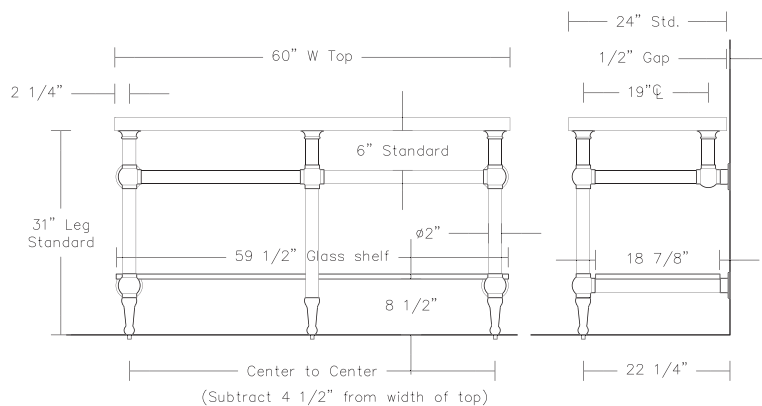

UA2762-B SL 3 Legs [2"Ø] with 2 Lower Bars
with Mott Cap & Foot

Industrial Base 3 Legs [2"Ø] with 2 Lower Bars

UA2762-B SL

- $9,000 Price 1
- $10,500 Price 2
- $10,700 Price 3
- $12,500 Price 4