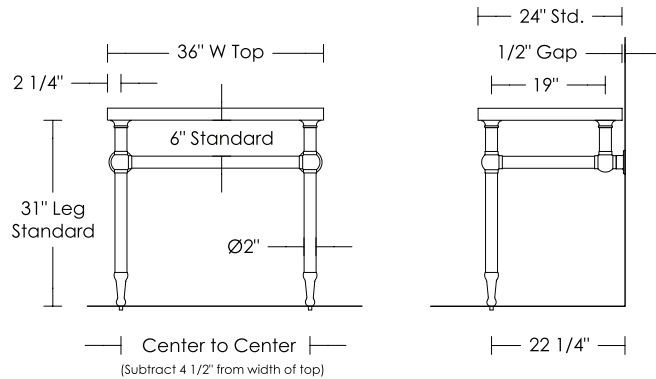

UA2761 SL 2 Legs [2"Ø]
with Mott Cap & Foot

Industrial Base [2"Ø Metal]

Industrial Base 2 Legs [2"Ø]

UA2761 SL

- $5,800 Polished Brass
- $7,300 Green Patina, Brown Patina
- $7,500 Antique Brass
  Statuary Brown [gloss or matte]
  Statuary Black [gloss or matte]
- $7,800 Polished Nickel, Satin Nickel, Light Pewter
  Polished Chrome
  Black Nickel [gloss or matte]

* Washstands and tops are not returnable

1. Options: Click on washstand's Options Tab on website for:
2. Cap & Foot
   - Metal Finishes
   - Stone Sizes and Edge Profiles
   - Stone
   - Basins
   - Extended P-Trap

Notes: Our metals are living finishes; they will change over time and will never rust

Stone tops are sold separately

Extended P-Trap is required
UA0002 PL

- $385 Price 1
- $420 Price 2
- $490 Price 3
- $595 Price 4