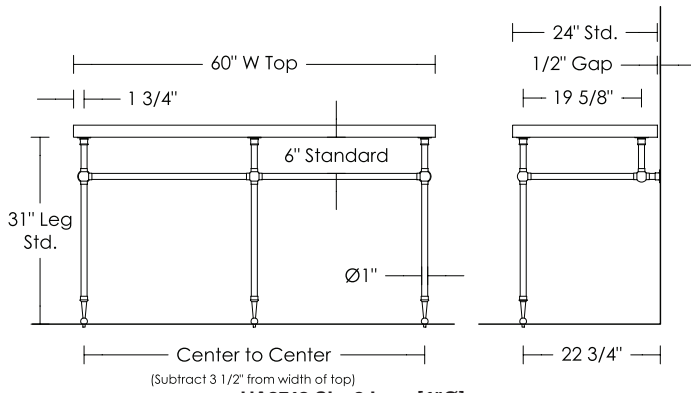

Stone tops are sold separately

Extended P-Trap is required
UA0002 PL

- \$385 Price 1
- \$420 Price 2
- \$490 Price 3
- \$595 Price 4

UA2742 SL 3 Legs [1"Ø]
with Mott Cap & Foot

UA2743 SL 4 Legs [1"Ø]
with Mott Cap & Foot