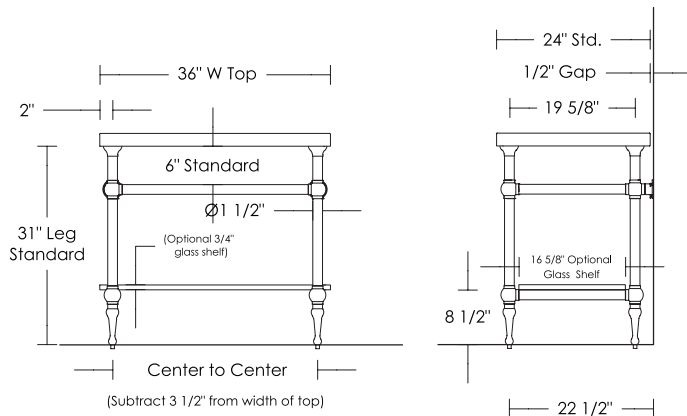

UA2753-B SL 4 Legs [1 1/2"Ø] with 2 Lower Bars
with Mott Cap & Foot

Industrial Base 4 Legs [1 1/2"Ø] with 2 Lower Bars

Metal UA2753-B SL
Glass UA2753-G-B SL

Metal	Glass	
$9,800	$9,200	Price 1
$11,800	$9,600	Price 2
$12,200	$9,800	Price 3
$12,800	$10,500	Price 4