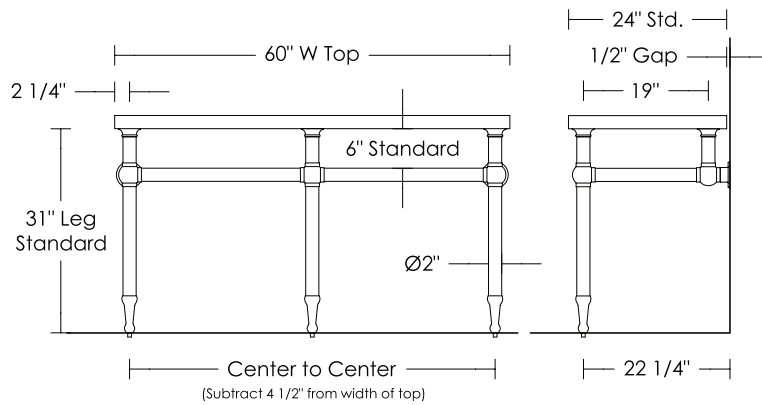

UA2762-B SL 2 Legs [2"Ø] with 2 Lower Bars
with Mott Cap & Foot

Industrial Base [2"Ø Metal]

Industrial Base 2 Legs [2"Ø] with 2 Lower Bars

UA2761-B SL

- \$7,800 Price 1
- \$9,300 Price 2
- \$9,500 Price 3
- \$9,800 Price 4