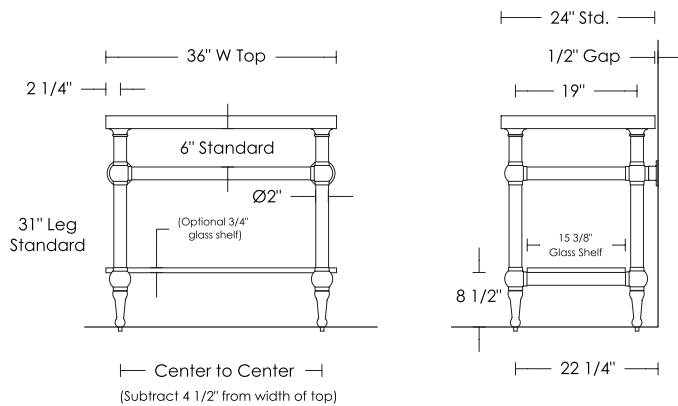

UA2763-B SL 4 Legs [2"Ø] with 2 Lower Bars
with Mott Cap & Foot

Industrial Base 4 Legs [2"Ø] with 2 Lower Bars

UA2763-B SL

- $10,300 Price 1
- $11,500 Price 2
- $11,700 Price 3
- $13,800 Price 4