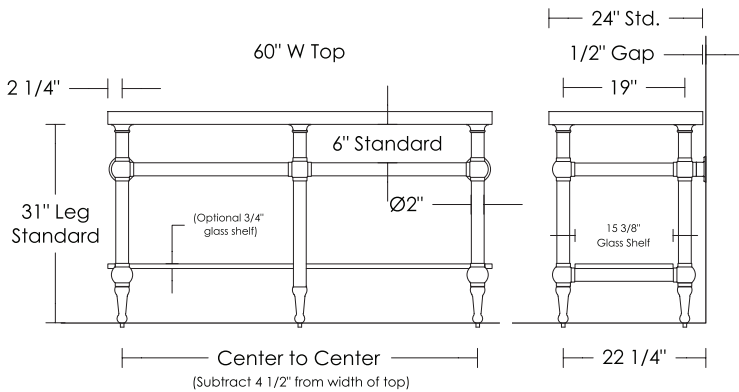

UA2764-B SL 5 Legs [2"Ø] with 2 Lower Bars
with Mott Cap & Foot