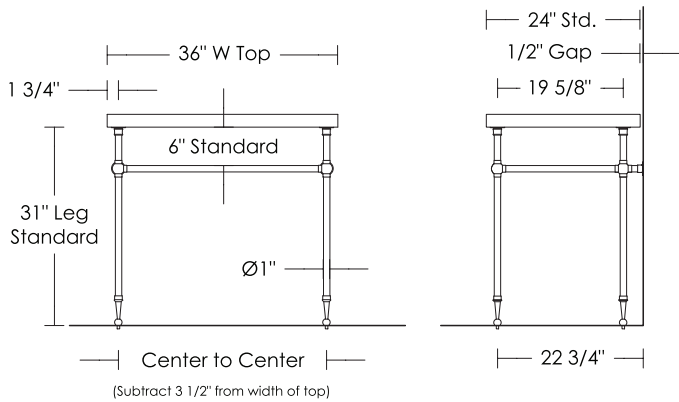

Stone tops are sold separately

Extended P-Trap is required
UA0002 PL

- \$385 Price 1
- \$420 Price 2
- \$490 Price 3
- \$595 Price 4

UA2742 SL 3 Legs [1"Ø]
with Mott Cap & Foot

UA2743 SL 4 Legs [1"Ø]
with Mott Cap & Foot