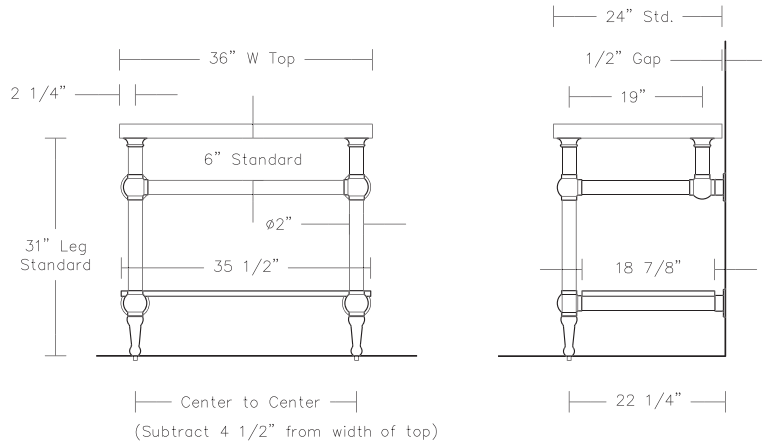

UA2762-B SL 2 Legs [2"Ø] with 2 Lower Bars
with Mott Cap & Foot

Industrial Base [2"Ø Metal]

Industrial Base 2 Legs [2"Ø] with 2 Lower Bars

UA2761-B SL

- $7,800 Price 1
- $9,300 Price 2
- $9,500 Price 3
- $9,800 Price 4