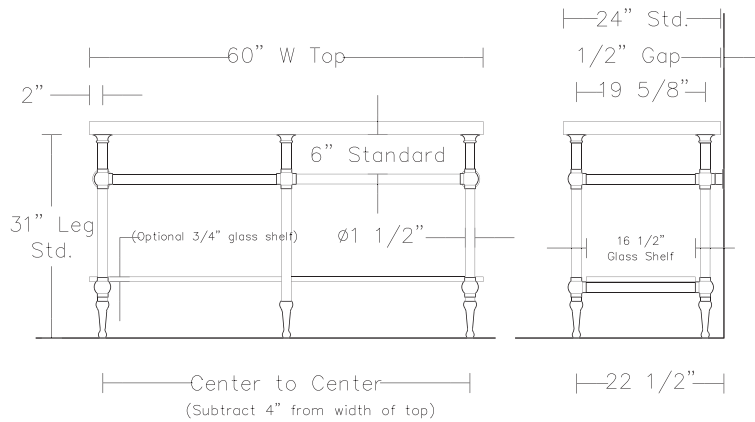

UA2754-B SL 5 Legs [1 1/2"Ø] with 2 Lower Bars
with Mott Cap & Foot

Industrial Base 5 Legs [1 1/2"Ø] with 2 Lower Bars

Metal UA2754-B SL
Glass UA2754-G-B SL

Metal	Glass	
$10,800	$10,000	Price 1
$11,800	$10,800	Price 2
$12,000	$11,200	Price 3
$13,200	$12,000	Price 4

Call for pricing
Optional glass shelf
for 18" x 60" x 3/4"
pricing UA3073-60-WT

Shelves over 48" need additional support

Call for pricing for stone shelf