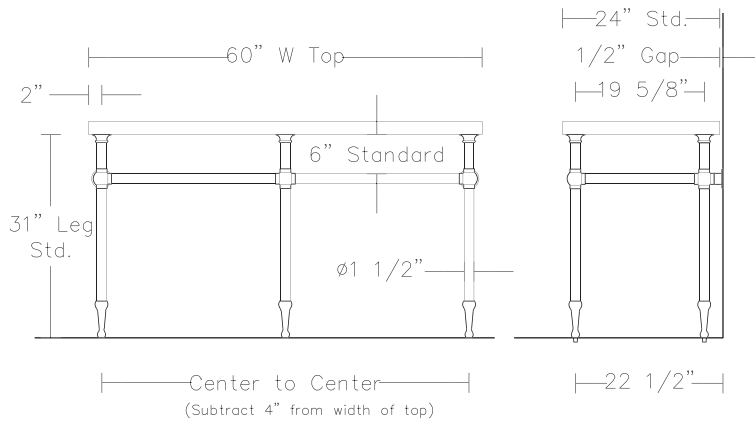

Industrial Base 4 Legs [1 1/2"Ø] with 4 Lower Bars
 UA2753-G-4B SL

- \$13,800 Price 1
- \$14,400 Price 2
- \$14,800 Price 3
- \$15,400 Price 4

Includes 4 glass bars, 4 returns,
 4 glass bars for lower shelf, and center connector

Call for pricing for bases over 72"

UA2753-4B SL 4 Legs [1 1/2"Ø] with 4 Lower Bars
 with Mott Cap & Foot

UA2754 SL 5 Legs [1 1/2"Ø]
with Mott Cap & Foot

Industrial Base [1 1/2"Ø]

Industrial Base 5 Legs [1 1/2"Ø]