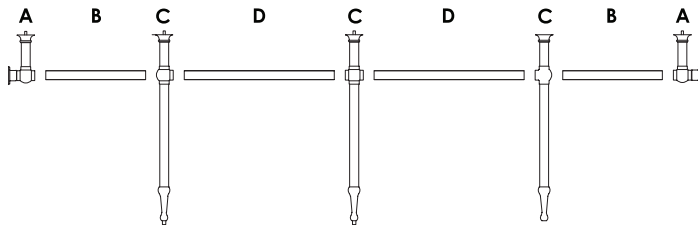

Industrial Base 5 Legs [1"Ø] with 2 Lower Bars

UA2744-B SL

- \$8,800 Price 1
- \$9,300 Price 2
- \$9,500 Price 3
- \$11,500 Price 4

Optional glass shelf

- \$425 18" x 30" x 3/4" UA3073-30-WT
- \$490 18" x 36" x 3/4" UA3073-36-WT
- \$535 18" x 42" x 3/4" UA3073-42-WT
- \$595 18" x 48" x 3/4" UA3073-48-WT
- \$725 18" x 60" x 3/4" UA3073-60-WT

Shelves over 48" need additional support

Call for pricing for stone shelf

Industrial Base 6 Legs

UA2755-G SL

- \$13,800 Price 1
- \$14,400 Price 2
- \$14,800 Price 3
- \$15,500 Price 4

Industrial Base

Installation Notes