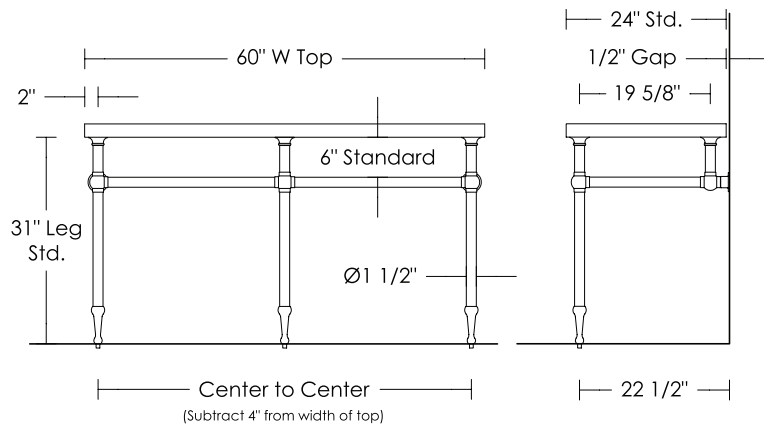

UA2751-B SL 2 Legs [1 1/2"Ø] with 2 Lower Bars
with Mott Cap & Foot

Industrial Base [1 1/2"Ø]

Industrial Base 2 Legs [1 1/2"Ø] with 2 Lower Bars

Metal UA2751-B SL
Glass UA2751-G-B SL

Metal	Glass	
\$6,800	\$5,800	Price 1
\$8,300	\$6,200	Price 2
\$8,500	\$6,400	Price 3
\$8,800	\$6,600	Price 4