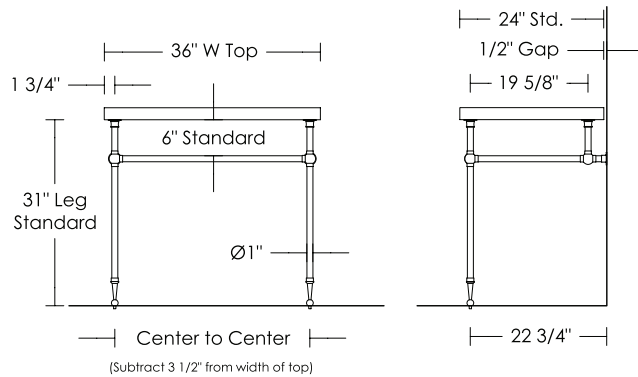

UA2741 SL 2 Legs [1"Ø]
with Mott Cap & Foot

Industrial Base [1"Ø Metal]

Industrial Base 2 Legs [1"Ø]

UA2741 SL

$3,600 Polished Brass

$5,100 Green Patina, Brown Patina

$5,300 Antique Brass
Statuary Brown [gloss or matte]
Statuary Black [gloss or matte]

$5,600 Polished Nickel, Satin Nickel, Light Pewter
Polished Chrome
Black Nickel [gloss or matte]

* Washstands and tops are not returnable

1. Options: Click on washstand's Options Tab on website for:
   Cap & Foot
   Metal Finishes
   Stone Sizes and Edge Profiles
   Stone
   Basins
   Extended P-Trap

Notes: Our metals are living finishes; they will change over time and will never rust

Stone tops are sold separately

Extended P-Trap is required
UA0002 PL

- $385 Price 1
- $420 Price 2
- $490 Price 3
- $595 Price 4