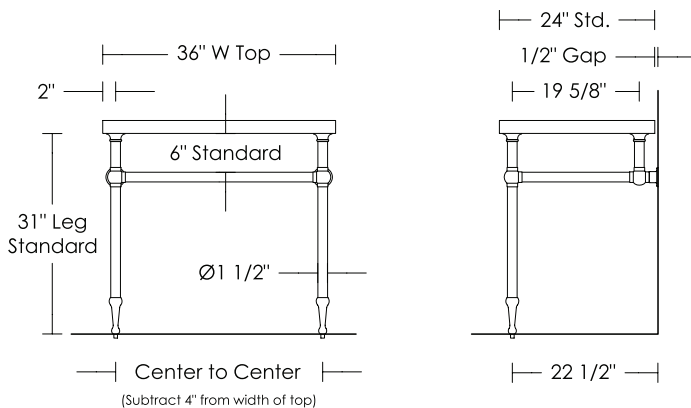

UA2751 SL 2 Legs [1 1/2"Ø]
with Mott Cap & Foot