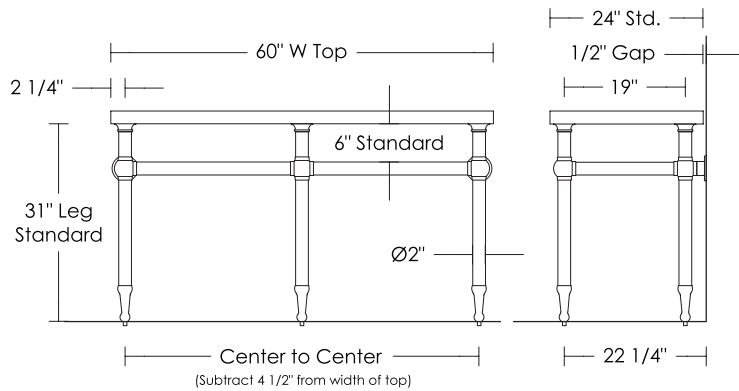

UA2764 SL 5 Legs [2"Ø]
with Mott Cap & Foot

Industrial Base [2"Ø Metal]

Industrial Base 5 Legs [2"Ø]

UA2764 SL

- $9,900 Price 1
- $10,900 Price 2
- $11,100 Price 3
- $11,900 Price 4

Industrial Base 5 Legs [2"Ø] with 2 Lower Bars

UA2764-B SL

- $11,800 Price 1
- $12,800 Price 2
- $13,000 Price 3
- $14,800 Price 4

Optional glass shelf

- $425 18" x 30" x 3/4" UA3073-30-WT
- $490 18" x 36" x 3/4" UA3073-36-WT
- $535 18" x 42" x 3/4" UA3073-42-WT
- $595 18" x 48" x 3/4" UA3073-48-WT
- $725 18" x 60" x 3/4" UA3073-60-WT

Shelves over 48" need additional support

Call for pricing for stone shelf