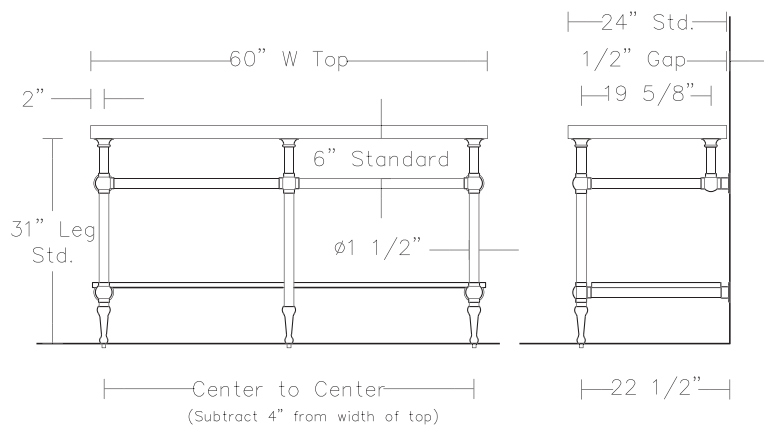

UA2752-B SL 3 Legs [1 1/2"Ø] with 2 Lower Bars
with Mott Cap & Foot

Industrial Base 3 Legs [1 1/2"Ø] with 2 Lower Bars

Metal UA2752-B SL
Glass UA2752-G-B SL

Metal	Glass	
$8,000	$7,400	Price 1
$10,000	$7,700	Price 2
$10,500	$7,900	Price 3
$11,200	$9,400	Price 4