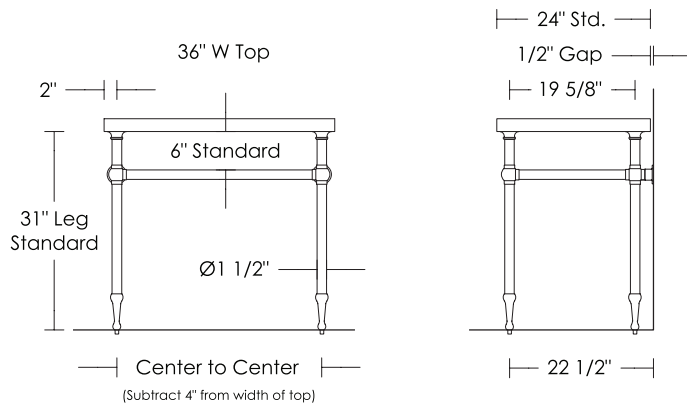

UA2752-B SL 3 Legs [1 1/2"Ø] with 2 Lower Bars
with Mott Cap & Foot

Industrial Base 3 Legs [1 1/2"Ø] with 2 Lower Bars

Metal UA2752-B SL
Glass UA2752-G-B SL

Metal	Glass	
\$8,000	\$7,400	Price 1
\$10,000	\$7,700	Price 2
\$10,500	\$7,900	Price 3
\$11,200	\$9,400	Price 4