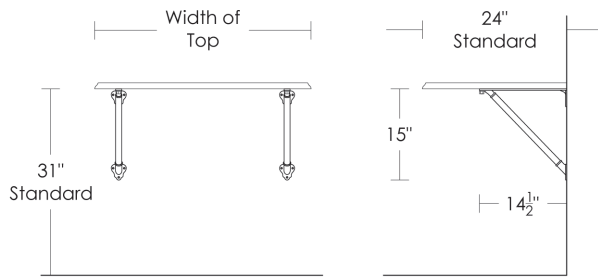

Crane Sink Brackets

UA2820 SL [Pair]

- $915 Polished Brass
- $1,035 Polished Nickel, Green Patina*, Brown Patina*
- $1,125 Antique Brass*, Satin Nickel*, Light Pewter*
  Statuary Brown [gloss or matte]*
  Statuary Black [gloss or matte]*
- $1,250 Polished Chrome
  Black Nickel [gloss or matte]*

* Custom finishes not returnable

Notes: Our metals are living finishes; they will change over time and will never rust

Drawing shows installation with marble top

Stone tops are sold separately and are not returnable

Options: Click on washstand's Options Tab for:
Metal Finishes
Stone Sizes and Edge Profiles
Stone
Basins

Typical Installation