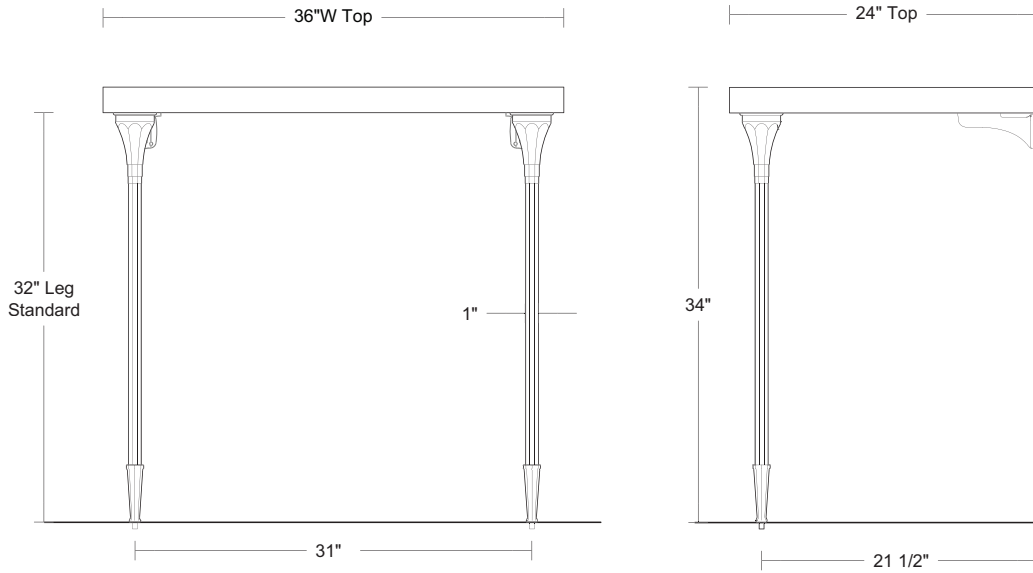

Notes: Our metals are living finishes;
they will change over time and
will never rust

Stone tops are sold separately
[UA3080 WT 2" Rolled Edge shown]

Art Deco Legs require:
Standard Brackets
UA2801 SL [Pair]

\$285 Price 1
\$360 Price 2
\$385 Price 3
\$485 Price 4

Extended P-Trap
UA0002 PL

\$200 Price 1
\$230 Price 2
\$275 Price 3
\$375 Price 4

UA2827 SL 2 Legs