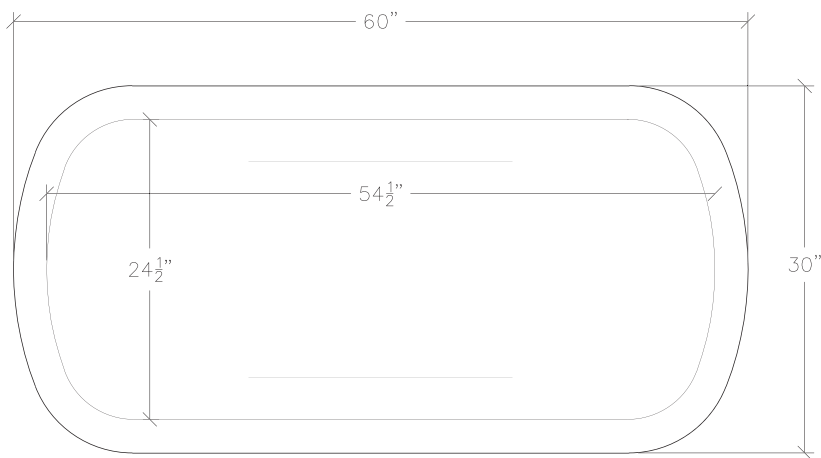

City Bathtubs [Freestanding]

Indian Statuary

\$22,000 UA0012-60-S BT 60" x 30" [1500 lbs, full]

\$22,000 UA0012-68-S BT 68" x 30" [1700 lbs, full]

\$24,000 UA0012-72-S BT 72" x 30" [1800 lbs, full]

* Bathtubs not returnable

Notes: Drain and overflow sold separately.

Please note that the drain line will need to run below the surface of the floor.

Marble color and veining will vary.

Attention:

Our marble tubs and washstand tops are not sealed. If you want to seal them, test an area that is not very visible to see how the sealer affects the stone.

City Bathtubs [Freestanding]
60" x 30"

City Bathtubs [Freestanding]
68" x 30"

City Bathtubs [Freestanding]
72" x 30"