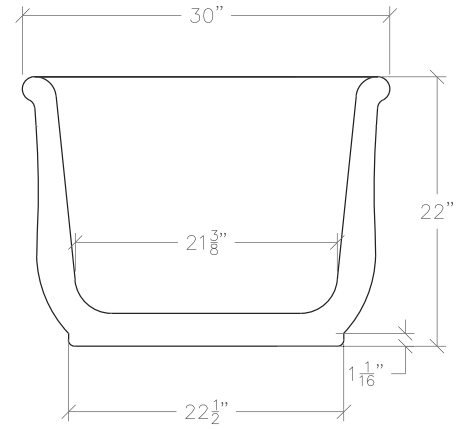

City Bathtubs [Freestanding]

Indian Statuary

\$22,000 UA0012-60-S BT 60" x 30" [1500 lbs, full]

\$22,000 UA0012-68-S BT 68" x 30" [1700 lbs, full]

\$24,000 UA0012-72-S BT 72" x 30" [1800 lbs, full]

* Bathtubs not returnable

Notes: Drain and overflow sold separately.

Please note that the drain line will need to run below the surface of the floor.

Marble color and veining will vary.

Attention:

Our marble tubs and washstand tops are not sealed. If you want to seal them, test an area that is not very visible to see how the sealer affects the stone.

City Bathtubs [Freestanding]
60" x 30"

City Bathtubs [Freestanding]
68" x 30"

City Bathtubs [Freestanding]
72" x 30"