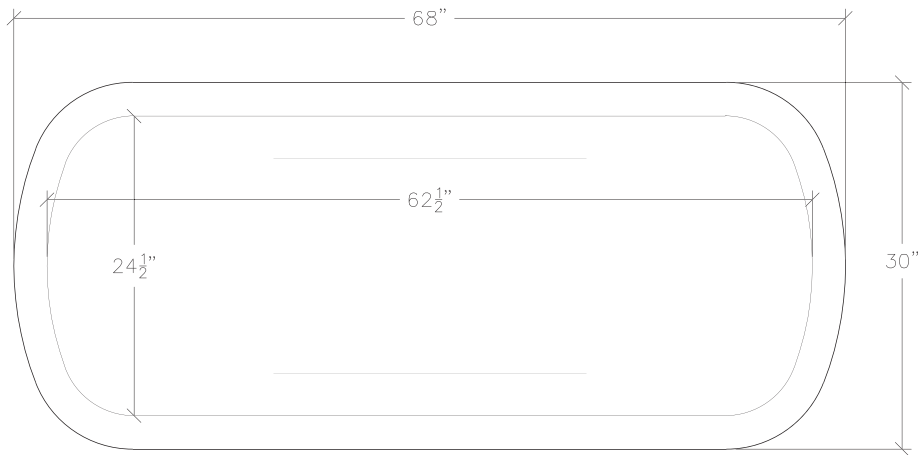

City Bathtubs [Freestanding]

Indian Statuary

\$22,000 UA0012-60-S BT 60" x 30" [1500 lbs, full]

\$22,000 UA0012-68-S BT 68" x 30" [1700 lbs, full]

\$24,000 UA0012-72-S BT 72" x 30" [1800 lbs, full]

* Bathtubs not returnable

Notes: Drain and overflow sold separately.

Please note that the drain line will need to run below the surface of the floor.

Marble color and veining will vary.

Attention:

Our marble tubs and washstand tops are not sealed. If you want to seal them, test an area that is not very visible to see how the sealer affects the stone.

City Bathtubs [Freestanding]
60" x 30"

City Bathtubs [Freestanding]
68" x 30"

City Bathtubs [Freestanding]
72" x 30"