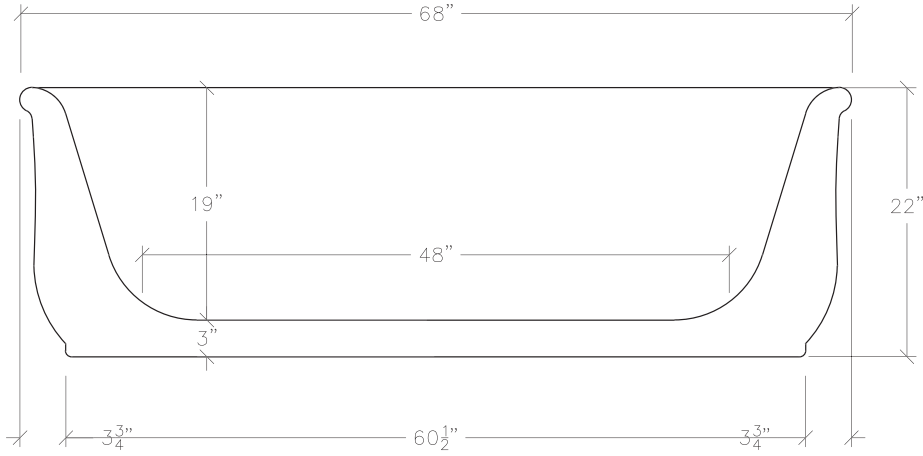

City Bathtubs [Freestanding]

Indian Statuary

\$22,000 UA0012-60-S BT 60" x 30" [1500 lbs, full]

\$22,000 UA0012-68-S BT 68" x 30" [1700 lbs, full]

\$24,000 UA0012-72-S BT 72" x 30" [1800 lbs, full]

* Bathtubs not returnable

Notes: Drain and overflow sold separately.

Please note that the drain line will need to run below the surface of the floor.

Marble color and veining will vary.

Attention:

Our marble tubs and washstand tops are not sealed. If you want to seal them, test an area that is not very visible to see how the sealer affects the stone.

City Bathtubs [Freestanding]
60" x 30"

City Bathtubs [Freestanding]
68" x 30"

City Bathtubs [Freestanding]
72" x 30"