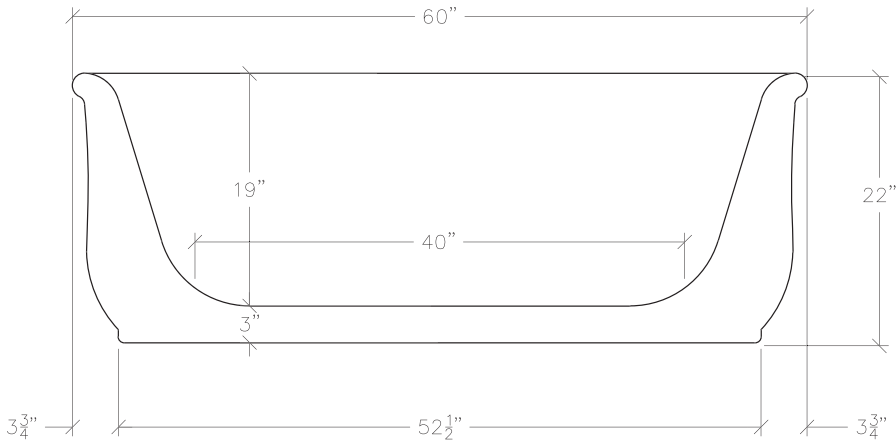

Notes: Drain and overflow sold separately.

Please note that the drain line will need to run below the surface of the floor.

Marble color and veining will vary.

Attention:

Our marble tubs and washstand tops are not sealed. If you want to seal them, test an area that is not very visible to see how the sealer affects the stone.

City Bathtubs [Freestanding]
60" x 30"

City Bathtubs [Freestanding]
68" x 30"

City Bathtubs [Freestanding]
72" x 30"