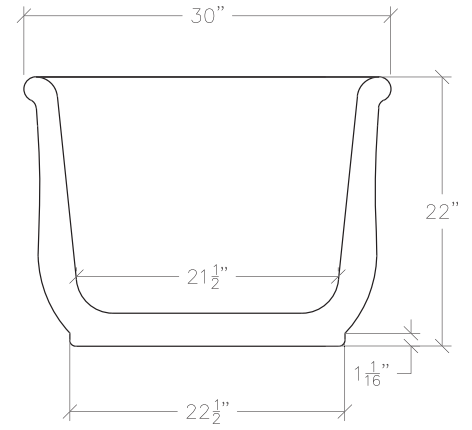

City Bathtubs [Freestanding]

Indian Statuary

\$22,000 UA0012-60-S BT 60" x 30" [1500 lbs, full]

\$22,000 UA0012-68-S BT 68" x 30" [1700 lbs, full]

\$24,000 UA0012-72-S BT 72" x 30" [1800 lbs, full]

* Bathtubs not returnable

Notes: Drain and overflow sold separately.

Please note that the drain line will need to run below the surface of the floor.

Marble color and veining will vary.

Attention:

Our marble tubs and washstand tops are not sealed. If you want to seal them, test an area that is not very visible to see how the sealer affects the stone.

City Bathtubs [Freestanding]
60" x 30"

City Bathtubs [Freestanding]
68" x 30"

City Bathtubs [Freestanding]
72" x 30"