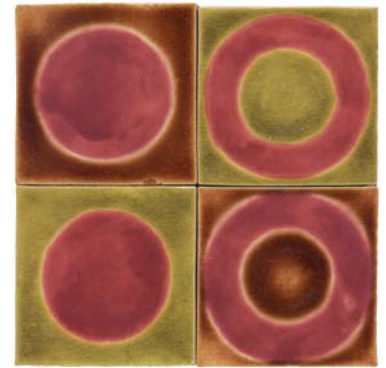

DOTS AND CIRCLES

Pacific  
DC3

Solaris  
DC7

Miami  
DC8

Iceland  
DC10

Martha  
DC2

Rum and Lime  
DC6

Charlie  
DC9

Hamlet  
DC11

4" x 4" hand painted tile

4" x 4" solid field

Available in pre-coordinated  
palettes or any combination of  
colors shown on next page

CALL FOR PRICING