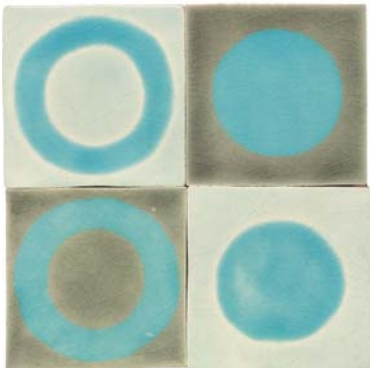

DOTS AND CIRCLES

Pacific  
DC3

Solaris  
DC7

Miami  
DC8

Iceland  
DC10

Martha  
DC2

Rum and Lime  
DC6

Charlie  
DC9

Hamlet  
DC11

4" x 4" hand painted tile

4" x 4" solid field

Available in pre-coordinated  
palettes or any combination of  
colors shown on next page

CALL FOR PRICING