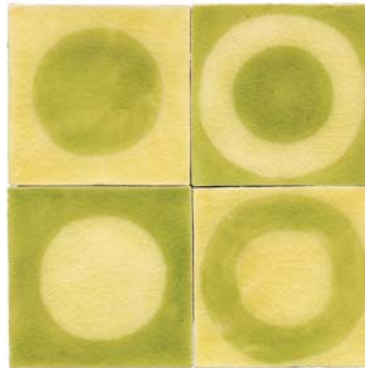

DOTS AND CIRCLES

Pacific  
DC3

Solaris  
DC7

Miami  
DC8

Iceland  
DC10

Martha  
DC2

Rum and Lime  
DC6

Charlie  
DC9

Hamlet  
DC11

4" x 4" hand painted tile

4" x 4" solid field

Available in pre-coordinated  
palettes or any combination of  
colors shown on next page

CALL FOR PRICING