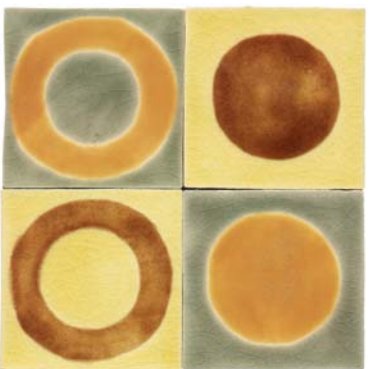

DOTS AND CIRCLES

Pacific  
DC3

Solaris  
DC7

Miami  
DC8

Iceland  
DC10

Martha  
DC2

Rum and Lime  
DC6

Charlie  
DC9

Hamlet  
DC11

4" x 4" hand painted tile

4" x 4" solid field

Available in pre-coordinated  
palettes or any combination of  
colors shown on next page

CALL FOR PRICING