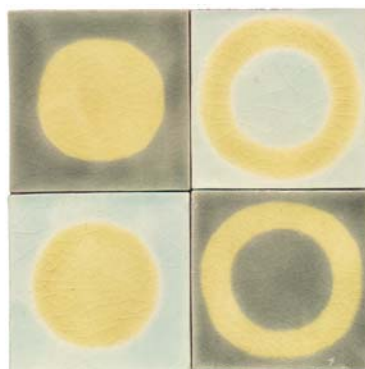

DOTS AND CIRCLES

Pacific  
DC3

Solaris  
DC7

Miami  
DC8

Iceland  
DC10

Martha  
DC2

Rum and Lime  
DC6

Charlie  
DC9

Hamlet  
DC11

4" x 4" hand painted tile

4" x 4" solid field

Available in pre-coordinated  
palettes or any combination of  
colors shown on next page

CALL FOR PRICING