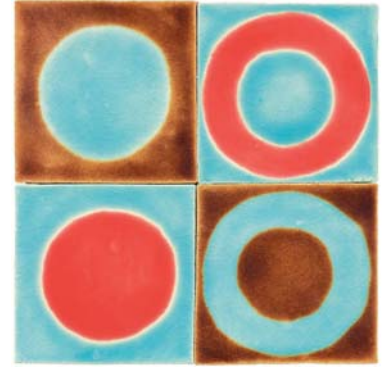

DOTS AND CIRCLES

Pacific  
DC3

Solaris  
DC7

Miami  
DC8

Iceland  
DC10

Martha  
DC2

Rum and Lime  
DC6

Charlie  
DC9

Hamlet  
DC11

4" x 4" hand painted tile

4" x 4" solid field

Available in pre-coordinated  
palettes or any combination of  
colors shown on next page

CALL FOR PRICING