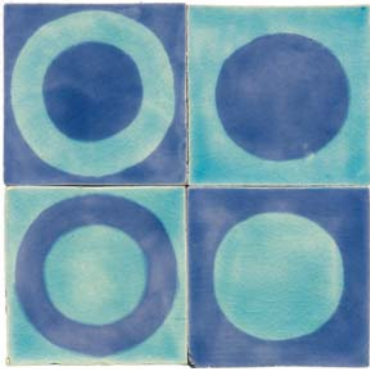

DOTS AND CIRCLES

Pacific  
DC3

Solaris  
DC7

Miami  
DC8

Iceland  
DC10

Martha  
DC2

Rum and Lime  
DC6

Charlie  
DC9

Hamlet  
DC11

4" x 4" hand painted tile

4" x 4" solid field

Available in pre-coordinated  
palettes or any combination of  
colors shown on next page

CALL FOR PRICING