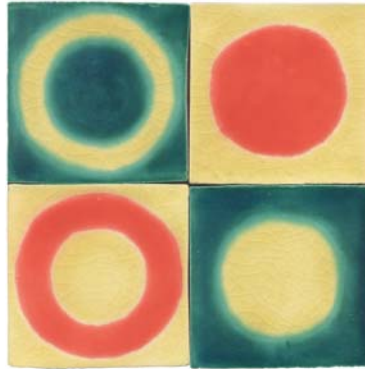

DOTS AND CIRCLES

Pacific  
DC3

Solaris  
DC7

Miami  
DC8

Iceland  
DC10

Martha  
DC2

Rum and Lime  
DC6

Charlie  
DC9

Hamlet  
DC11

4" x 4" hand painted tile

4" x 4" solid field

Available in pre-coordinated  
palettes or any combination of  
colors shown on next page

CALL FOR PRICING