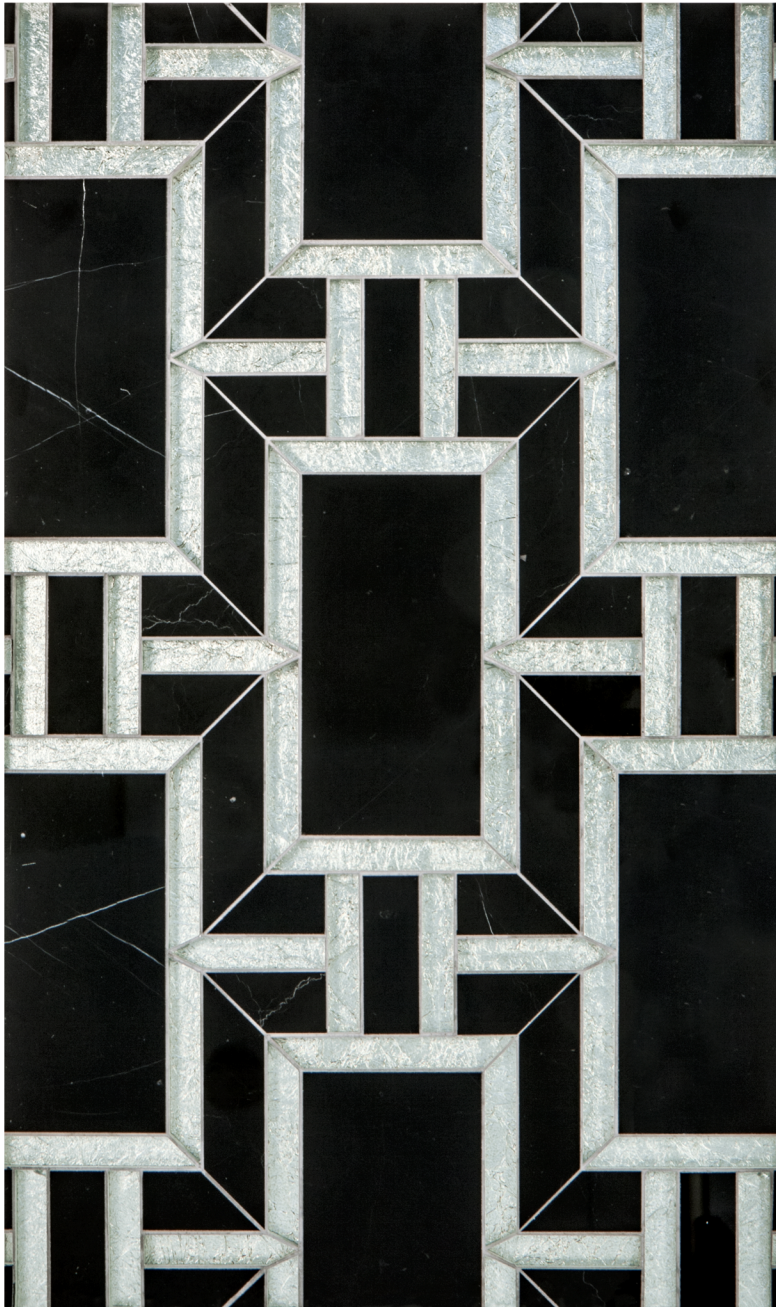

Bryant Rectangle (Best Of 2017)

V43

V43:  
Bryant Rectangle (Best 2017)  
Waterjet  
Module:  
9 1/8" x 9 5/8"  
Item Base Code:  
BRREPEFW

— Nero Panthera, Polished (S1, S2, S4)

— Silver Glass (S3)

Stone is a product of nature;  
color and texture will vary.

Grout: Mapei Warm Grey

Board #: V43-120