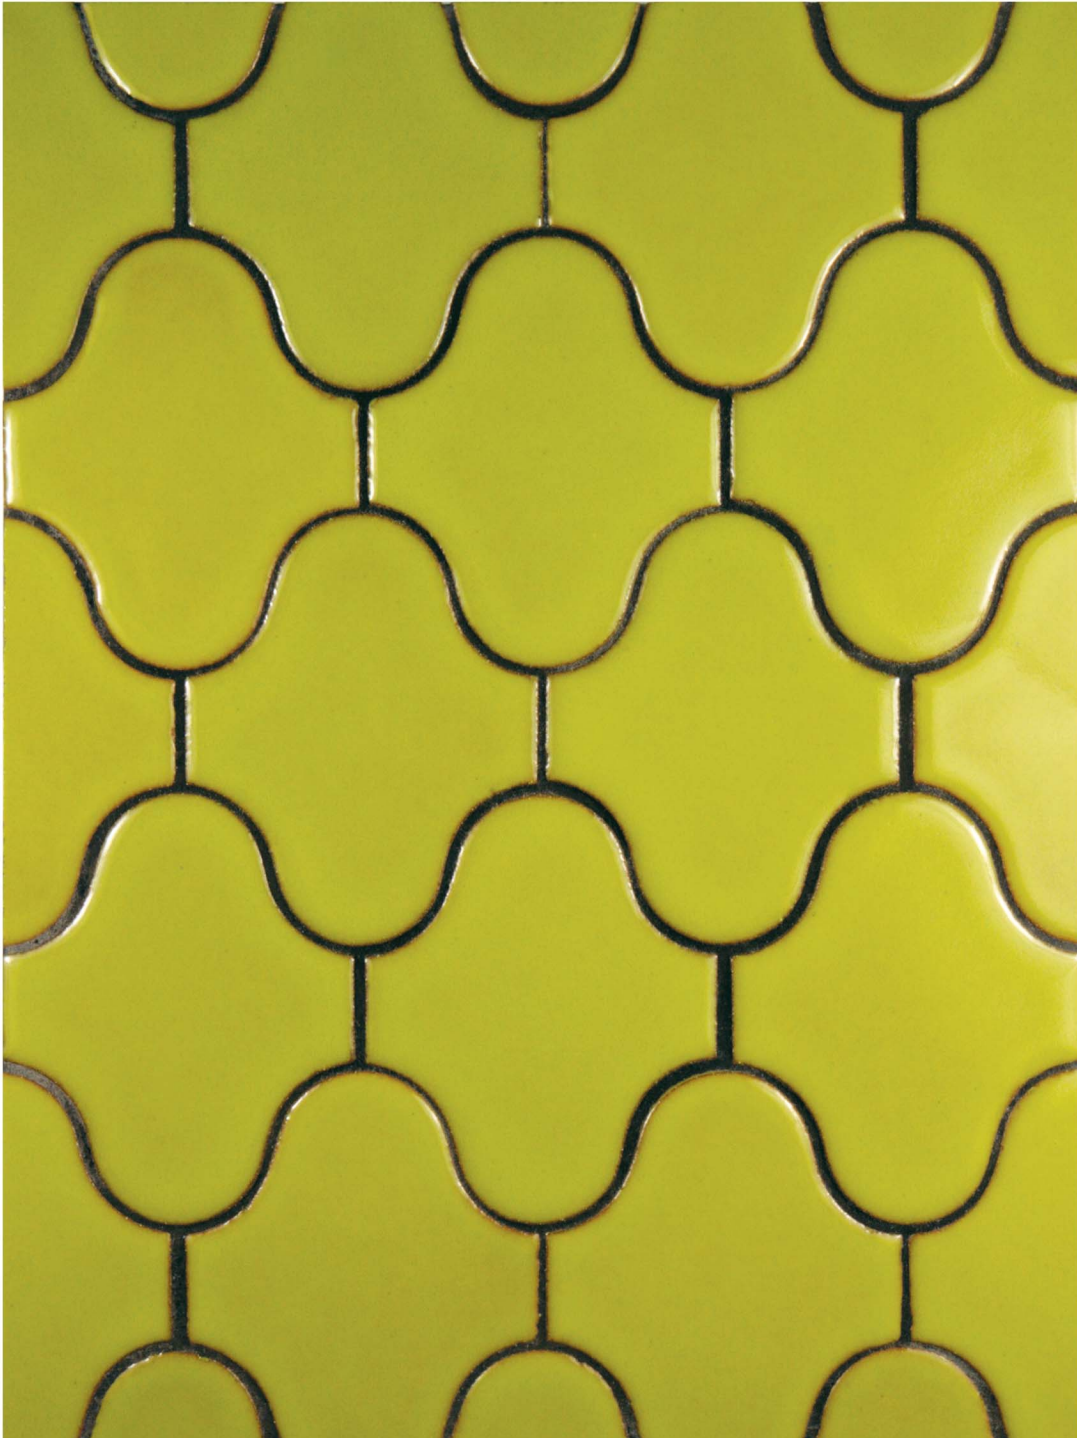

Paseo

V23

V23:
Debris Series
Specialty Field
Shape: Paseo
Color: Chartreuse

Notes: Debris Series
clay body features
over 60% recycled
materials.

Recommended for all
residential and light
commercial applications.

Grout: Hydroment
Flash Walnut

Board #: V23-08