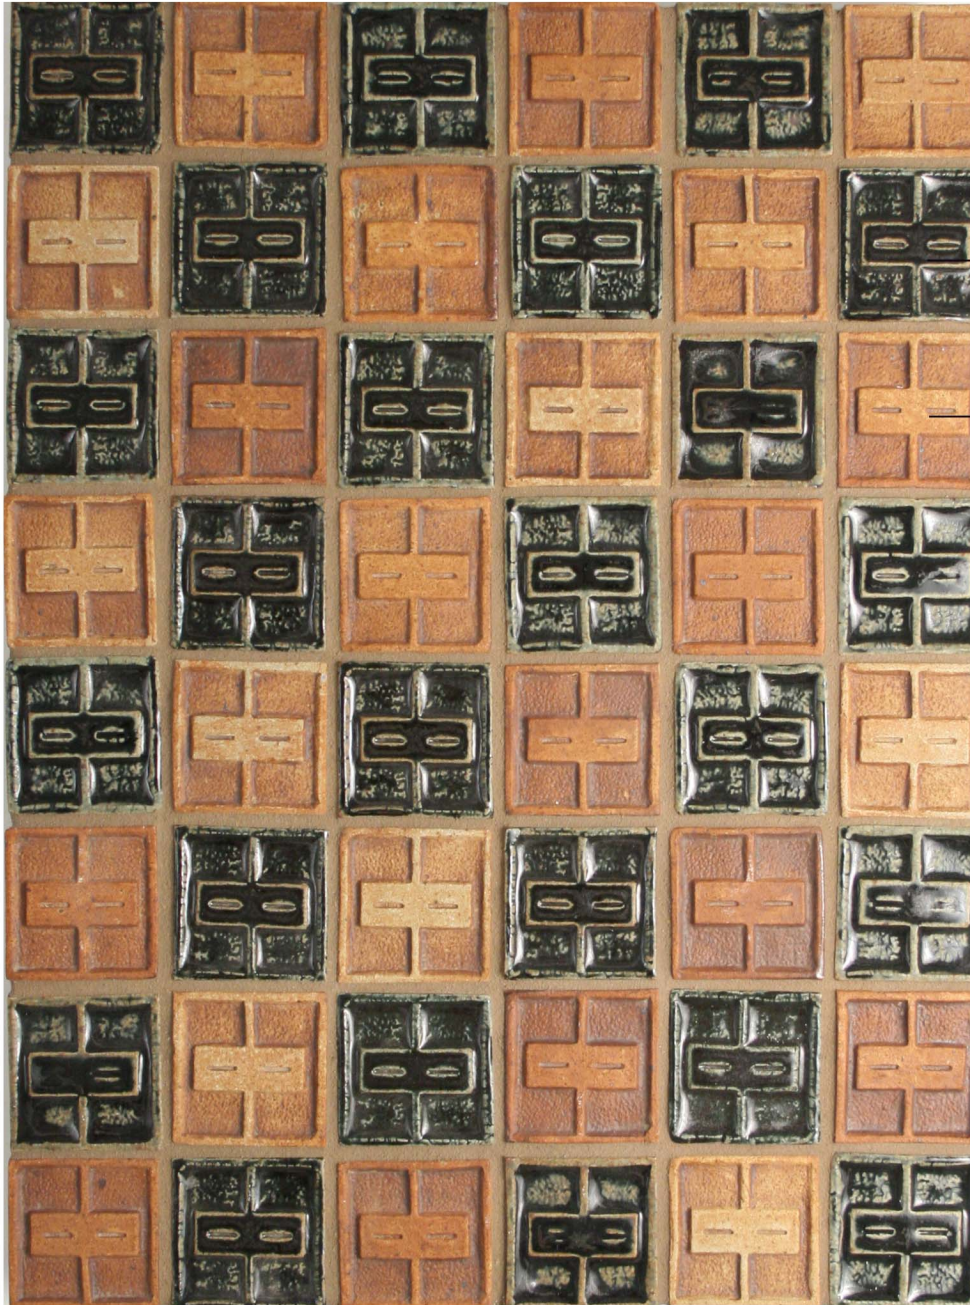

V07

V07:
Mission Sculptural
2" Garbo
Item #: 2X2GB

Black

Burnt Umber

Grout: Tec
Summer Wheat

Board # V07-24