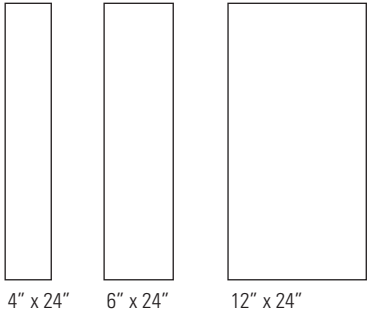

POLAR PLAINS CERAMIC TILE

2010

Cool, calm and ultra-sleek, this 12" x 24" glazed white ceramic tile offers a clean, urbane simplicity. Available in a super high-gloss finish, these large-format tiles make installation faster with minimal grout lines. Also offered in 4" x 24" and 6" x 24" with 3/8" thickness. The price ranges from \$9.50 /sf with large quantity discounts available. Stocked.