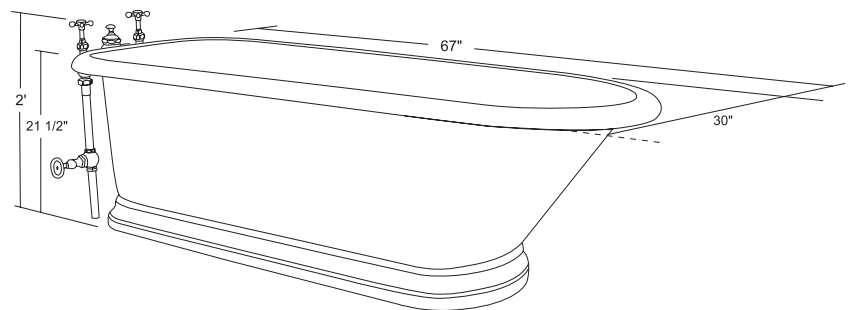

VINTAGE CAST IRON TUB

This vintage cast iron tub dates back to the early 1900s. The interior is porcelain lined, with a polished iron exterior. The base features a skirt along the bottom, and the porcelain interior is in excellent condition. Included with the tub is a beautiful set of nickel-plated exterior mount hardware. Contact our Franklin Street Showroom for further information. 212.431.4646

OVERALL LENGTH OF TUB WITH HARDWARE ATTACHED: 6 FEET