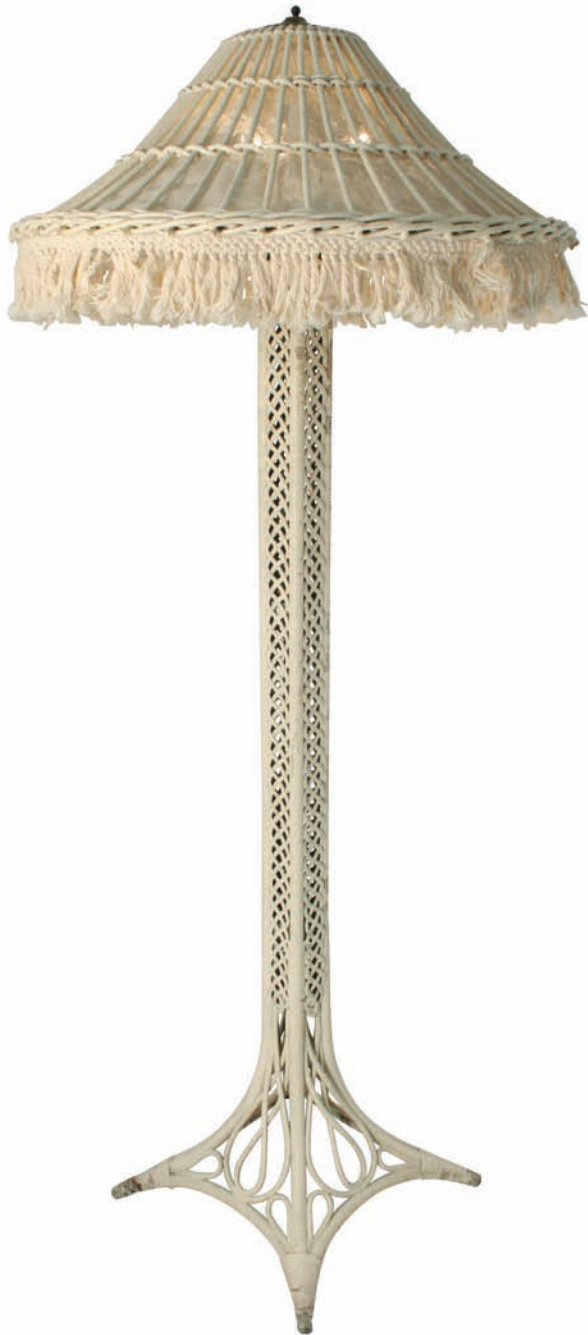

WICKER FLOOR LAMP

Circa 1930

This charming salvaged floor lamp is still in its original excellent condition. The shade, which has white lace laid under the wicker, measures to 27" in diameter. The overall height of the floor lamp is 72", with a base dimension of 23.5" x 23.5".

REF# UA80 SV \$3,500

*Please contact our Franklin Street Showroom for more information (212.431.4646)