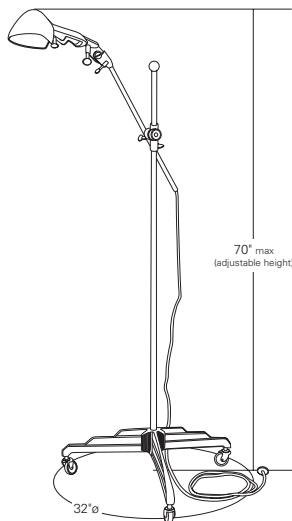

DECO BASE UTILITY LAMP

This antique deco base utility lamp has been polished and restored by the artisans at our Franklin Street showroom to its original condition. The polished steel lamp is fully adjustable and it's beautifully detailed deco base sits atop three casters for easy mobility. The multiple turn-key knobs allow the lamp to be positioned to direct light in almost limitless directions, making this a perfect addition to a workshop. The wonderful deco base makes it an elegant choice for any living space. Whether lighting a reading space, or illuminating your next project, this versatile solution can move from one space to the next with ease. The lamp includes an attached cloth-wrapped cord. This piece is displayed amongst a variety of antique lighting in our Franklin Street showroom.