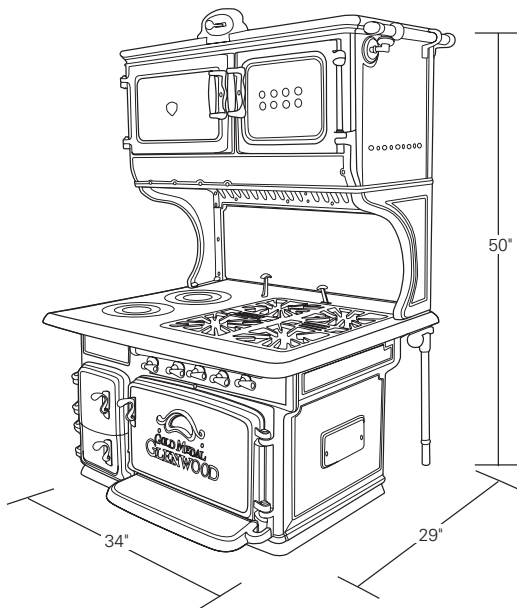

ANTIQUE GLENWOOD RANGE

This is an antique Glenwood Range. The stove has four burners and an oven. The piece is cast iron with baked enamel for ease of cleaning. The front oven door and side of the unit both bear the Glenwood name. This whimsical piece found its utility in many households at the turn of the century.

*Stove Sits on legs not shown in image. Legs are included.

REF# UA14 SV \$10,000

*Please contact our Franklin Street Showroom for more information.