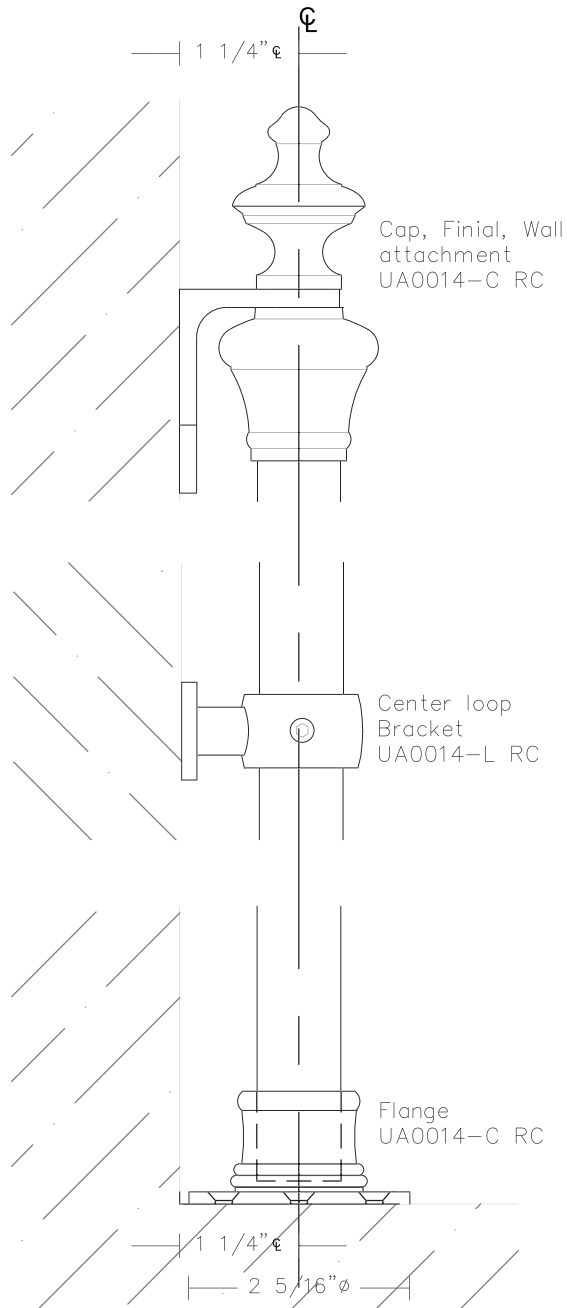

Ceiling mounted requires canopy welded  
at ceiling and center loop.

\$55/foot Tubing Support  
UA0014-TS RC

Modern Finial

Item #	7/8"Ø Tubing	Price 1	Price 2	Price 3	Price 4
UA0014-T48-C RC	48"	\$1,465	\$1,780	\$2,070	\$2,195
UA0014-T60-C RC	60"	\$1,615	\$1,975	\$2,280	\$2,395
UA0014-T72-C RC	72"	\$1,780	\$2,140	\$2,475	\$2,585
UA0014-T84-C RC	84"	\$1,930	\$2,350	\$2,720	\$2,850

Dimensions include Bottom Flange and Finial Cap

Item #	Finial	Price 1	Price 2	Price 3	Price 4
UA0014-C RC	Cap, Finial, Wall Attachment, and Flange	\$430	510	570	640

Item #	Finial	Price 1	Price 2	Price 3	Price 4
UA0014-MC RC	Modern Finial, Wall Attachment, & Modern Flange	\$605	\$690	\$745	\$820

Item #	Brackets	Price 1	Price 2	Price 3	Price 4
UA0014-L RC	Center Loop Bracket	\$280	\$295	\$340	\$365

Fancy Bracket  
UA14-9F RC

Item #	Brackets	Price 1	Price 2	Price 3	Price 4
UA0014-8F RC	8" Fancy Brackets	\$330	\$390	\$465	\$490
UA0014-9F RC	9" Fancy Brackets	\$360	\$410	\$480	\$515
UA0014-12P RC	12" Plain Brackets	\$380	\$445	\$495	\$530
UA0014-14P RC	14" Plain Brackets	\$425	\$475	\$550	\$570
UA0014-16P RC	16" Plain Brackets	\$445	\$495	\$570	\$590

Dimension of bracket represents the space in the bracket for the shelf

Plain Bracket  
UA14-12P RC

Glass shelves will be 1/8" shorter than the bracket depth, i.e.,  
12" bracket will have an 11 7/8" glass shelf