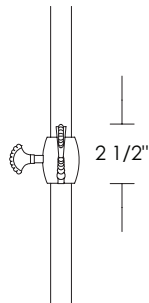

Ceiling mounted requires canopy welded  
at ceiling and center loop.

\$55/foot Tubing Support  
UA0014-TS RC

Modern Finial

Item #	7/8"Ø Tubing	Price 1	Price 2	Price 3	Price 4
UA0014-T48-C RC	48"	\$1,465	\$1,780	\$2,070	\$2,195
UA0014-T60-C RC	60"	\$1,615	\$1,975	\$2,280	\$2,395
UA0014-T72-C RC	72"	\$1,780	\$2,140	\$2,475	\$2,585
UA0014-T84-C RC	84"	\$1,930	\$2,350	\$2,720	\$2,850

Dimensions include Bottom Flange and Finial Cap

Item #	Finial	Price 1	Price 2	Price 3	Price 4
UA0014-C RC	Cap, Finial, Wall Attachment, and Flange	\$430	510	570	640

Item #	Finial	Price 1	Price 2	Price 3	Price 4
UA0014-MC RC	Modern Finial, Wall Attachment, & Modern Flange	\$605	\$690	\$745	\$820

Item #	Brackets	Price 1	Price 2	Price 3	Price 4
UA0014-L RC	Center Loop Bracket	\$280	\$295	\$340	\$365

Fancy Bracket  
UA14-9F RC

Item #	Brackets	Price 1	Price 2	Price 3	Price 4
UA0014-8F RC	8" Fancy Brackets	\$330	\$390	\$465	\$490
UA0014-9F RC	9" Fancy Brackets	\$360	\$410	\$480	\$515
UA0014-12P RC	12" Plain Brackets	\$380	\$445	\$495	\$530
UA0014-14P RC	14" Plain Brackets	\$425	\$475	\$550	\$570
UA0014-16P RC	16" Plain Brackets	\$445	\$495	\$570	\$590

Dimension of bracket represents the space in the bracket for the shelf

Plain Bracket  
UA14-12P RC

Glass shelves will be 1/8" shorter than the bracket depth, i.e.,  
12" bracket will have an 11 7/8" glass shelf