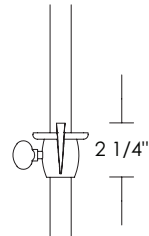

Dimensions include Bottom Flange and Finial Cap

Item #	Finial	Price 1	Price 2	Price 3	Price 4
UA0014-C RC	Cap, Finial, Wall Attachment, and Flange	\$430	510	570	640

Item #	Finial	Price 1	Price 2	Price 3	Price 4
UA0014-MC RC	Modern Finial, Wall Attachment, & Modern Flange	\$605	\$690	\$745	\$820

Item #	Brackets	Price 1	Price 2	Price 3	Price 4
UA0014-L RC	Center Loop Bracket	\$280	\$295	\$340	\$365

Fancy Bracket  
UA14-9F RC

Item #	Brackets	Price 1	Price 2	Price 3	Price 4
UA0014-8F RC	8" Fancy Brackets	\$330	\$390	\$465	\$490
UA0014-9F RC	9" Fancy Brackets	\$360	\$410	\$480	\$515
UA0014-12P RC	12" Plain Brackets	\$380	\$445	\$495	\$530
UA0014-14P RC	14" Plain Brackets	\$425	\$475	\$550	\$570
UA0014-16P RC	16" Plain Brackets	\$445	\$495	\$570	\$590

Dimension of bracket represents the space in the bracket for the shelf

Plain Bracket  
UA14-12P RC

Glass shelves will be 1/8" shorter than the bracket depth, i.e.,  
12" bracket will have an 11 7/8" glass shelf