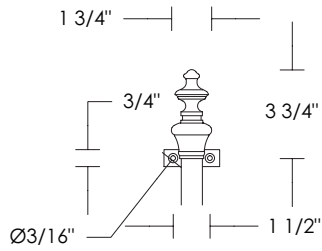

Item #	Finial	Price 1	Price 2	Price 3	Price 4
UA0014-C RC	Cap, Finial, Wall Attachment, and Flange	$430	510	570	640