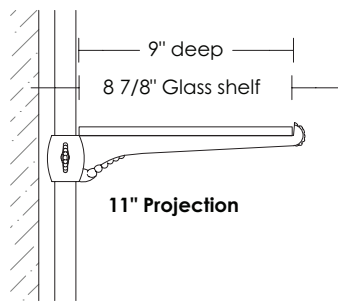

Fancy Bracket
UA14-9F RC

Item #	Brackets	Price 1	Price 2	Price 3	Price 4
UA0014-8F RC	8" Fancy Brackets	$330	$390	$465	$490
UA0014-9F RC	9" Fancy Brackets	$360	$410	$480	$515
UA0014-12P RC	12" Plain Brackets	$380	$445	$495	$530
UA0014-14P RC	14" Plain Brackets	$425	$475	$550	$570
UA0014-16P RC	16" Plain Brackets	$445	$495	$570	$590

Dimension of bracket represents the space in the bracket for the shelf