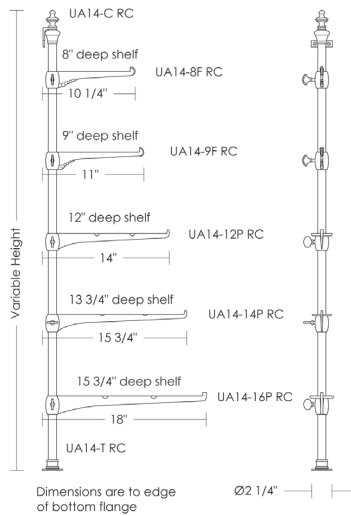

***** Custom finishes not returnable

Note: Our metals are living finishes; they will change over time and will never rust

Item#	Description	Price 1	Price 2	Price 3
UA0014-C RC	Cap w/ Finial, Flange & Wall Attachment	\$195	\$235	\$275
UA0014-T RC	7/8" Diameter Tubing [price per inch]	\$6.00	\$8.25	\$9.75
UA0014-L RC	Center Loop Bracket	\$65	\$75	\$95
UA0014-8F RC	8" Fancy Brackets	\$120	\$160	\$195
UA0014-9F RC	9" Fancy Brackets	\$140	\$175	\$205
UA0014-12P RC	12" Plain Brackets	\$150	\$190	\$220
UA0014-14P RC	14" Plain Brackets	\$165	\$200	\$245
UA0014-16P RC	16" Plain Brackets	\$185	\$230	\$265