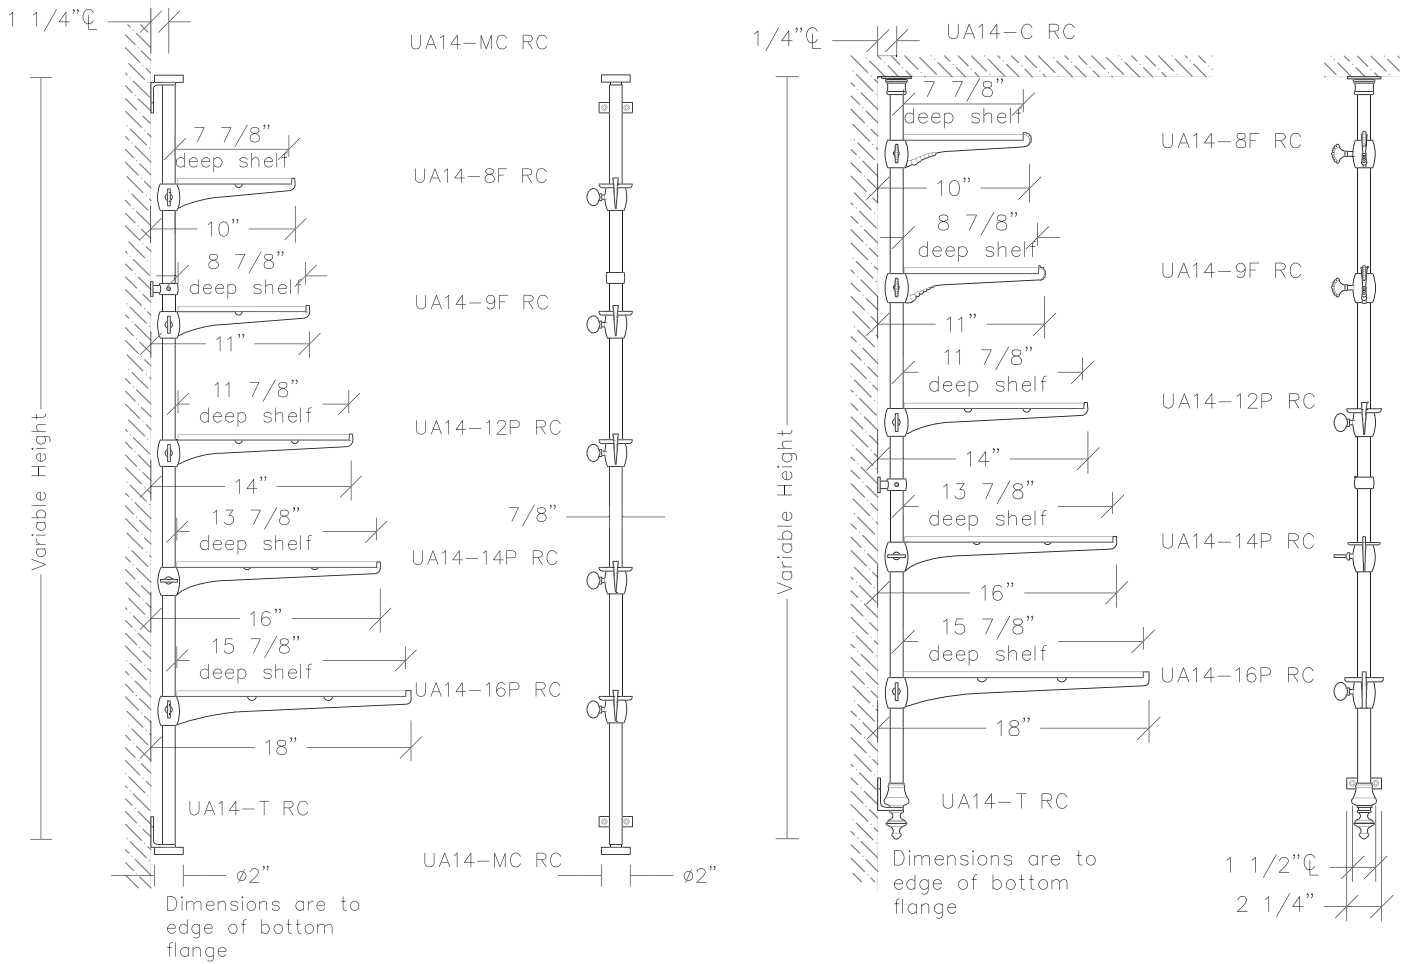

Ceiling mounted requires canopy welded  
at ceiling and center loop.

\$55/foot Tubing Support  
UA0014-TS RC

Modern Finial

Item #	7/8"Ø Tubing	Price 1	Price 2	Price 3	Price 4
UA0014-T48-C RC	48"	\$1,465	\$1,780	\$2,070	\$2,195
UA0014-T60-C RC	60"	\$1,615	\$1,975	\$2,280	\$2,395
UA0014-T72-C RC	72"	\$1,780	\$2,140	\$2,475	\$2,585
UA0014-T84-C RC	84"	\$1,930	\$2,350	\$2,720	\$2,850

Dimensions include Bottom Flange and Finial Cap

Item #	Finial	Price 1	Price 2	Price 3	Price 4
UA0014-C RC	Cap, Finial, Wall Attachment, and Flange	\$430	510	570	640

Item #	Finial	Price 1	Price 2	Price 3	Price 4
UA0014-MC RC	Modern Finial, Wall Attachment, & Modern Flange	\$605	\$690	\$745	\$820

Dimension of bracket represents the space in the bracket for the shelf

Plain Bracket  
UA14-12P RC

Glass shelves will be 1/8" shorter than the bracket depth, i.e.,  
12" bracket will have an 11 7/8" glass shelf