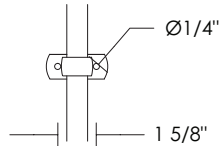

Dimensions include Bottom Flange and Finial Cap

Item #	Finial	Price 1	Price 2	Price 3	Price 4
UA0014-C RC	Cap, Finial, Wall Attachment, and Flange	\$430	510	570	640

Item #	Finial	Price 1	Price 2	Price 3	Price 4
UA0014-MC RC	Modern Finial, Wall Attachment, & Modern Flange	\$605	\$690	\$745	\$820

Dimension of bracket represents the space in the bracket for the shelf

Plain Bracket  
UA14-12P RC

Glass shelves will be 1/8" shorter than the bracket depth, i.e.,  
12" bracket will have an 11 7/8" glass shelf