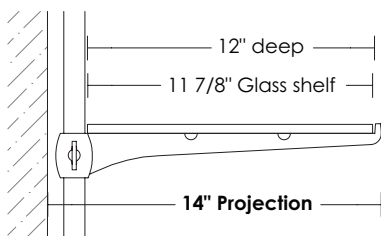

\* Custom finishes not returnable

Note: Our metals are living finishes;  
they will change over time  
and will never rust

Glass shelves will be 1/8" shorter  
than the bracket depth, i.e.,  
8" bracket will have an 7 7/8" glass shelf

Dimensions include Bottom Flange and Finial Cap

Item #	Finial	Price 1	Price 2	Price 3	Price 4
UA0014-C RC	Cap, Finial, Wall Attachment, and Flange	\$430	510	570	640

Item #	Finial	Price 1	Price 2	Price 3	Price 4
UA0014-MC RC	Modern Finial, Wall Attachment, & Modern Flange	\$605	\$690	\$745	\$820

Dimension of bracket represents the space in the bracket for the shelf

Plain Bracket  
UA14-12P RC

Glass shelves will be 1/8" shorter than the bracket depth, i.e.,  
12" bracket will have an 11 7/8" glass shelf