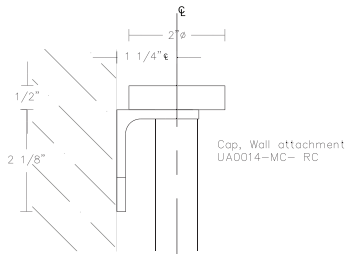

Ceiling mounted requires canopy welded  
at ceiling and center loop.

\$55/foot Tubing Support  
UA0014-TS RC

Modern Finial

Item #	7/8"Ø Tubing	Price 1	Price 2	Price 3	Price 4
UA0014-T48-C RC	48"	\$1,465	\$1,780	\$2,070	\$2,195
UA0014-T60-C RC	60"	\$1,615	\$1,975	\$2,280	\$2,395
UA0014-T72-C RC	72"	\$1,780	\$2,140	\$2,475	\$2,585
UA0014-T84-C RC	84"	\$1,930	\$2,350	\$2,720	\$2,850

Dimensions include Bottom Flange and Finial Cap

Item #	Finial	Price 1	Price 2	Price 3	Price 4
UA0014-C RC	Cap, Finial, Wall Attachment, and Flange	\$430	510	570	640

Item #	Finial	Price 1	Price 2	Price 3	Price 4
UA0014-MC RC	Modern Finial, Wall Attachment, & Modern Flange	\$605	\$690	\$745	\$820

Dimension of bracket represents the space in the bracket for the shelf

Plain Bracket  
UA14-12P RC

Glass shelves will be 1/8" shorter than the bracket depth, i.e.,  
12" bracket will have an 11 7/8" glass shelf