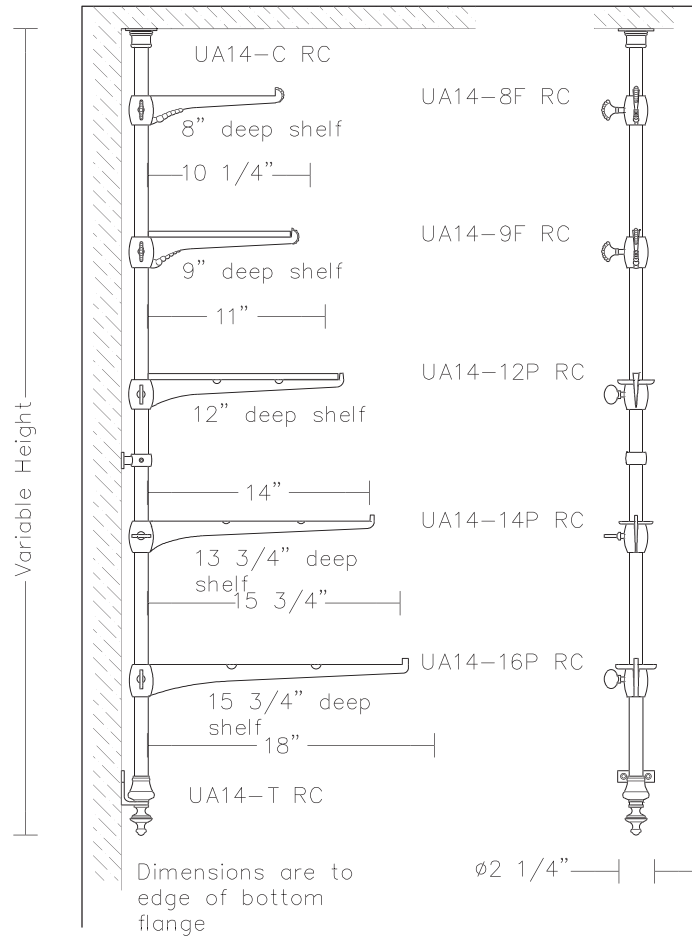

\* Custom finishes not returnable

Note: Our metals are living finishes;  
they will change over time  
and will never rust

Glass shelves will be 1/8" shorter  
than the bracket depth, i.e.,  
8" bracket will have an 7 7/8" glass shelf

Ceiling mounted requires canopy welded  
at ceiling and center loop.

\$55/foot Tubing Support  
UA0014-TS RC

Modern Finial

Item #	7/8"Ø Tubing	Price 1	Price 2	Price 3	Price 4
UA0014-T48-C RC	48"	\$1,465	\$1,780	\$2,070	\$2,195
UA0014-T60-C RC	60"	\$1,615	\$1,975	\$2,280	\$2,395
UA0014-T72-C RC	72"	\$1,780	\$2,140	\$2,475	\$2,585
UA0014-T84-C RC	84"	\$1,930	\$2,350	\$2,720	\$2,850

Dimensions include Bottom Flange and Finial Cap

Item #	Finial	Price 1	Price 2	Price 3	Price 4
UA0014-C RC	Cap, Finial, Wall Attachment, and Flange	\$430	510	570	640

Item #	Finial	Price 1	Price 2	Price 3	Price 4
UA0014-MC RC	Modern Finial, Wall Attachment, & Modern Flange	\$605	\$690	\$745	\$820

Dimension of bracket represents the space in the bracket for the shelf

Plain Bracket  
UA14-12P RC

Glass shelves will be 1/8" shorter than the bracket depth, i.e.,  
12" bracket will have an 11 7/8" glass shelf