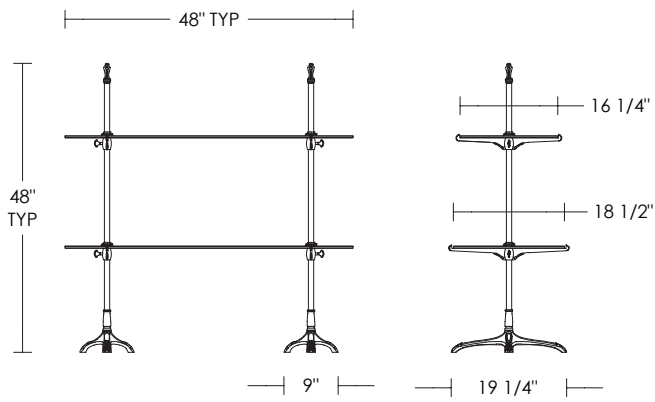

**Floor Model Double Cantilever Shelf**

UA0015 RC

- \$2,450 Polished Brass
- \$2,900 Green Patina\*, Brown Patina\*
- \$3,200 Antique Brass\*
  - Statuary Brown [gloss or matte]\*
  - Statuary Black [gloss or matte]\*
- \$3,600 Polished Nickel, Satin Nickel\*
  - Light Pewter\*, Polished Chrome
  - Black Nickel [gloss or matte]\*

\* Custom finishes not returnable

Note: Our metals are living finishes; they will change over time and will never rust

Replacement Glass  
 \$450 Top Glass  
 16 1/2" x 48"w  
 UA6145-S BG

\$450 Bottom Glass  
 18 3/4" x 48"w  
 UA6145 BG