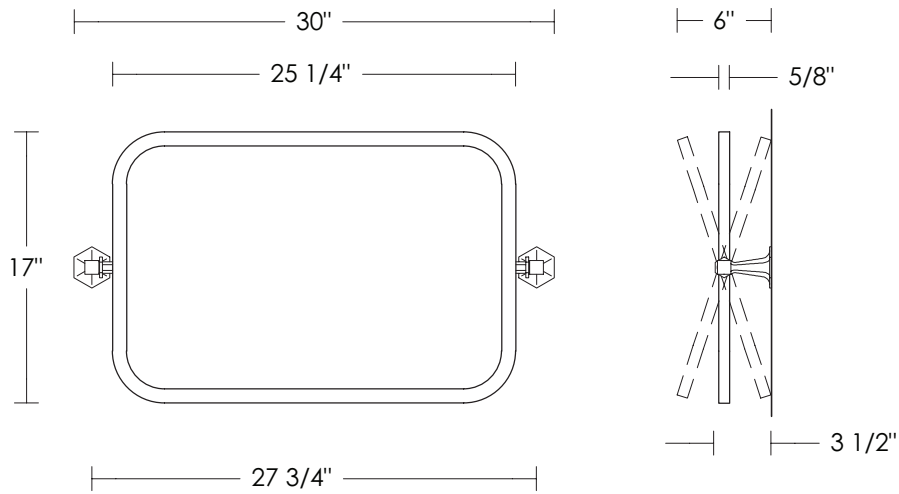

* Custom finishes not returnable

Note: Our metals are living finishes;
they will change overtime
and will never rust

Option: For horizontal position, please specify
UA2562-H BA

\$320 Replacement Mirror with Rounded Corners
24" x 15 1/2" x 3/16"
UA6121 BG

Related Item
Galley Pivoting Mirror with Round Brackets
UA2563-V BA

Galley Pivoting Mirror with Hex Brackets – Vertical

Galley Pivoting Mirror with Hex Brackets – Horizontal