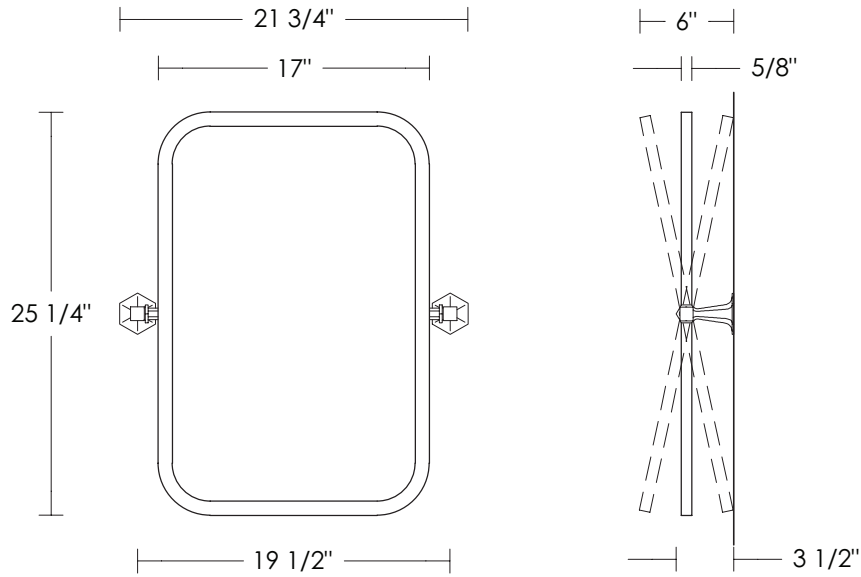

Galley Pivoting Mirror with Hex Brackets – Vertical