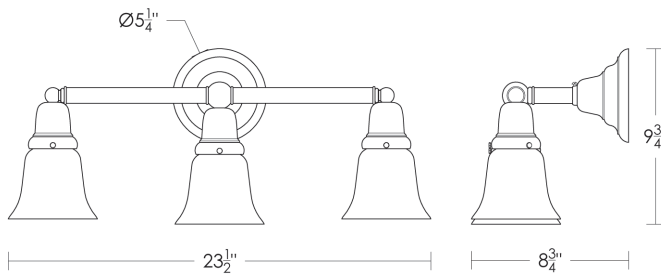

* Custom finishes not returnable

Note: Our metals are living finishes; they will change over time and will never rust

Incandescent
Medium Base
100w x 3

Listed for use in
DRY environments

Options: Shade available in Bell or Tulip. Please specify.