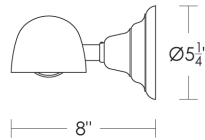

Replacement Shades

- $65ea Opal Turtle [shown] UA5503 ORG
- $65ea Opal Bell UA5502 ORG
- $65ea Opal Tulip UA5500 ORG