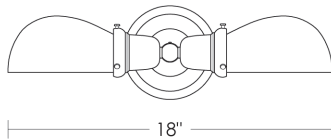

Replacement Shades

- $65ea Opal Turtle [shown] UA5503 ORG
- $65ea Opal Bell UA5502 ORG
- $65ea Opal Tulip UA5500 ORG