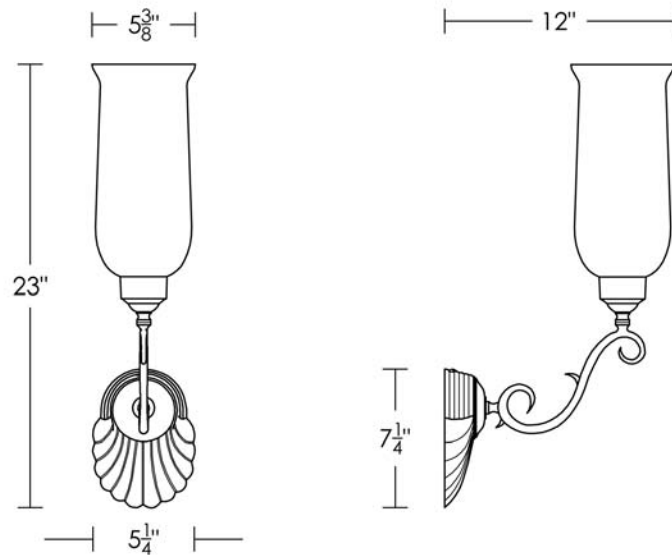

UA0062-1 IS

FEDERAL SCONCE

$825 Polished Brass

$930 Polished Chrome
Polished Nickel
Green Patina*
Brown Patina*

$1020 Satin Nickel*
Architectural Bronze*
Statuary Brown*
Statuary Black*
Antique Brass*
Antique Nickel*

* Custom finishes not returnable

Incandescent
Candleabra
60w x 1

Listed for use in
DRY environments

$275 Replacement
Glass