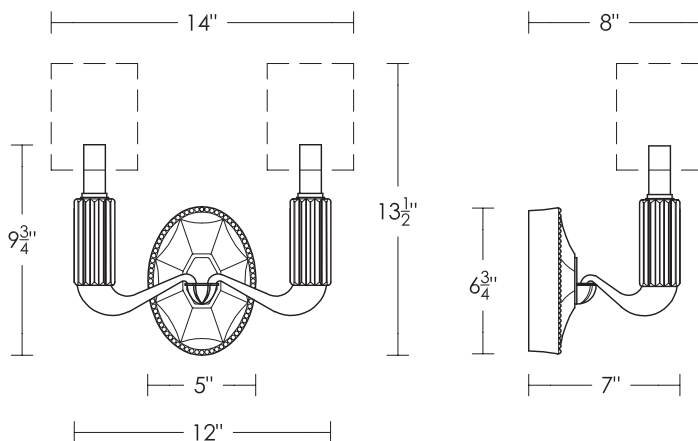

UA0043-2 IS

PARIS TWO ARM

$2025 Polished Brass

$2890 Polished Chrome
Polished Nickel
Green Patina*
Brown Patina*

$3120 Satin Nickel*
Architectural Bronze*
Statuary Brown*
Statuary Black*
Antique Brass*
Antique Nickel*

Custom finishes not returnable

Incandescent
Candelabra Base
60w x 2

Listed for use in
DRY environments

Call for price

Replacement
Kraft & Fabric Shades
priced separately.

Notes

Kraft & Fabric Shades sold separately