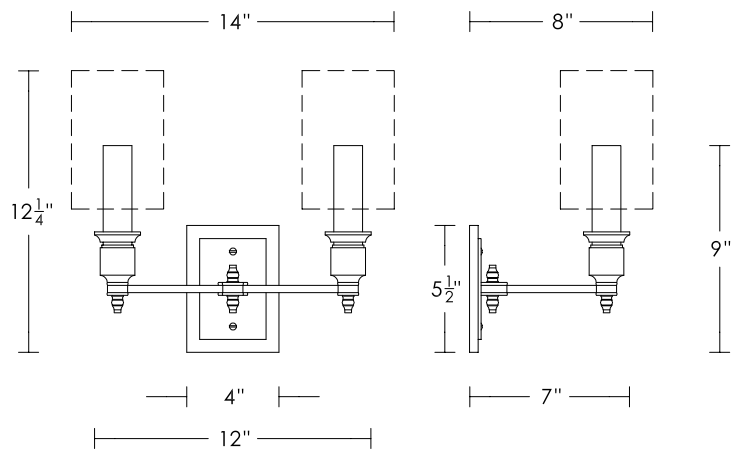

\* Custom finishes not returnable

 Incandescent  
Medium Base  
60w x 2

 Listed for use in  
DRY environments

 Kraft & Fabric Shades  
sold separately

 Requires 2 x 4"  
Junction Box

Notes Shades sold separately