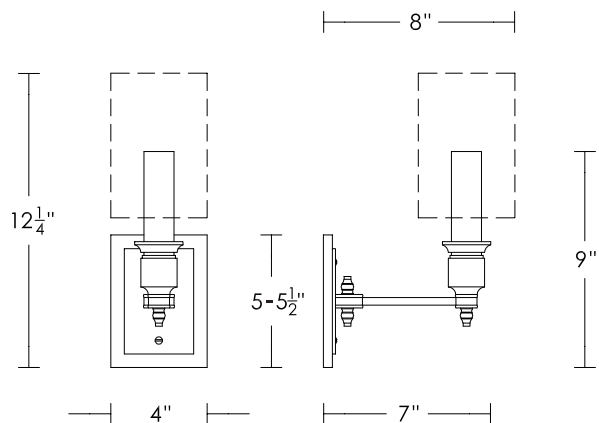

* Custom finishes not returnable

 Incandescent
Medium Base
60w x 1

 Listed for use in
DRY environments

 Kraft & Fabric Shades
sold separately

 Requires 2" x 4"
Junction Box

Notes Shade sold separately

UA0042-1-A IS