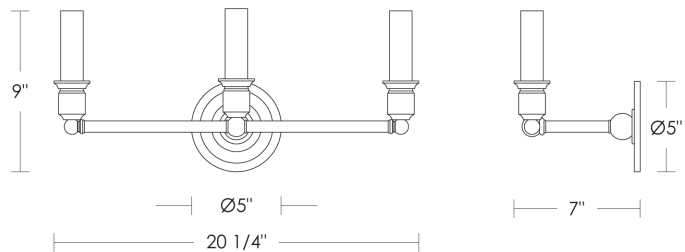

\* Custom finishes not returnable

 Incandescent  
Medium Base  
60w x 3

 Listed for use in  
DRY environments

Notes Fabric & Kraft shades  
sold separately

 See Fabric Shades  
spec sheet

UA0041-3-A IS

SONOMA TRIPLE [ADA]