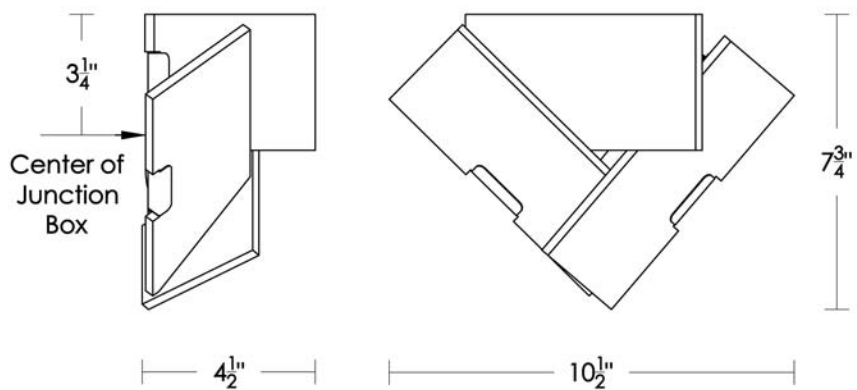

UA0004-R IS

CHAREAU STYLE SCONCE (RIGHT)

$560 Polished Chrome
Polished Nickel

$595 Satin Nickel*
Architectural Bronze*
Statuary Brown*
Statuary Black*
Antique Nickel*

* Custom finishes not returnable

Incandescent
Candelabra Base
15w x 1

Listed for use in
DRY environments

Options Alabaster shade available in white or champagne. Hues & veining may vary.

Notes Must be installed with shade facing up. Moving bulbs closer than 1" to alabaster will cause surface burns.

$305 Replacement Alabaster (3 Pieces) UA5752 RA