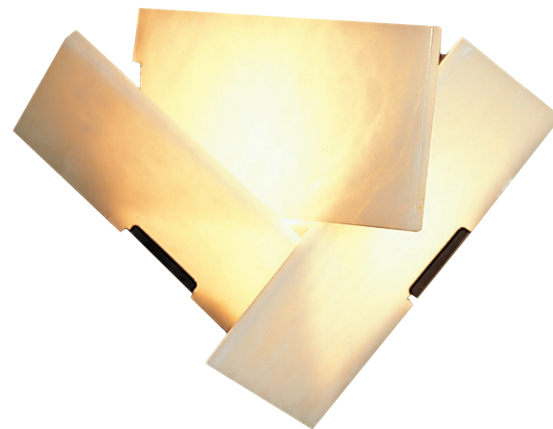

UA0004-R IS

CHAREAU STYLE SCONCE (RIGHT)

\$560 Polished Chrome
Polished Nickel

\$595 Satin Nickel*
Architectural Bronze*
Statuary Brown*
Statuary Black*
Antique Nickel*

* Custom finishes not returnable

 Incandescent
Candelabra Base
15w x 1

 Listed for use in
DRY environments

Options Alabaster shade available in white or champagne. Hues & veining may vary.

Notes Must be installed with shade facing up. Moving bulbs closer than 1" to alabaster will cause surface burns.

\$305 Replacement Alabaster (3 Pieces) UA5752 RA

UA0004-L IS

CHAREAU STYLE SCONCE (LEFT)

\$560 Polished Chrome
Polished Nickel

\$595 Satin Nickel*
Architectural Bronze*
Statuary Brown*
Statuary Black*
Antique Nickel*

* Custom finishes not returnable

 Incandescent
Candelabra Base
15w x 1

 Listed for use in
DRY environments

Options Alabaster shade available in white or champagne. Hues & veining may vary.

Notes Must be installed with shade facing up. Moving bulbs closer than 1" to alabaster will cause surface burns.