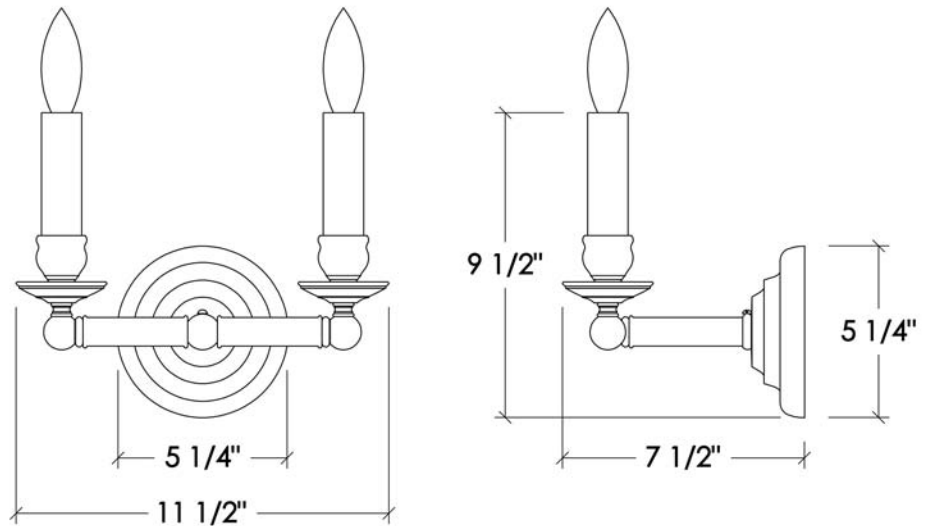

\* Custom finishes not returnable

 Incandescent  
Medium Base  
60w x 2

 Listed for use in  
DRY environments

 Fabric Shades sold  
separately – see shade  
spec sheet for options

UA0014-2-A IS

THICK CANDLE DOUBLE [ADA]