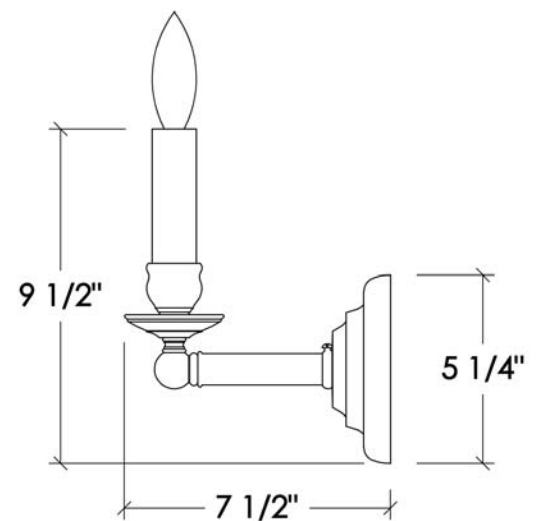

\* Custom finishes not returnable

 Incandescent  
Medium Base  
60w x 1

 Listed for use in  
DRY environments

 Fabric Shades sold  
separately – see shade  
spec sheet for options

UA0014-1-A IS

THICK CANDLE SINGLE [ADA]