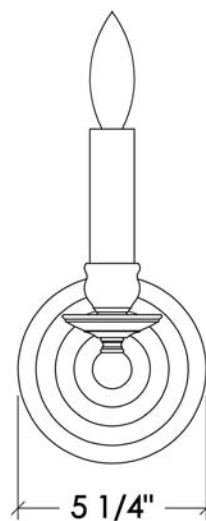

UA0014-1 IS

THICK CANDLE SINGLE

$255 Polished Brass

$365 Polished Chrome
Polished Nickel
Green Patina*
Brown Patina*

$435 Satin Nickel*
Architectural Bronze*
Statuary Brown*
Statuary Black*
Antique Brass*
Antique Nickel*

* Custom finishes not returnable

Incandescent
Medium Base
60w x 1

Listed for use in
DRY environments

Fabric Shades sold
separately – see shade
spec sheet for options