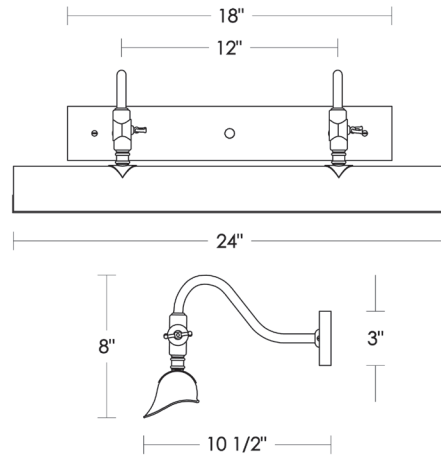

Custom finishes —
not returnable

Incandescent
Candelbra Base

60w x 2

60w x 4

60w x 4

Listed for use in
DAMP environments

Requires 2"x4"
junction box
oriented sideways

UA0068 IS

Gallery Picture Light 24"
UA0068-24 IS

Gallery Picture Light 30"
UA0068-30 IS