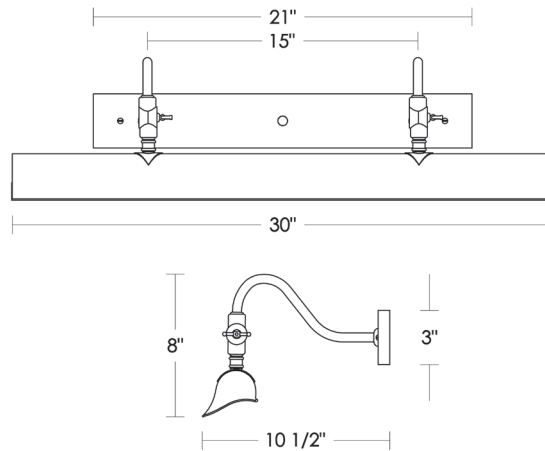

Custom finishes —
not returnable

Incandescent
Candelbra Base

60w x 2

60w x 4

60w x 4

Listed for use in
DAMP environments

Requires 2"x4"
junction box
oriented sideways

UA0068 IS

Gallery Picture Light 24"
UA0068-24 IS

Gallery Picture Light 30"
UA0068-30 IS