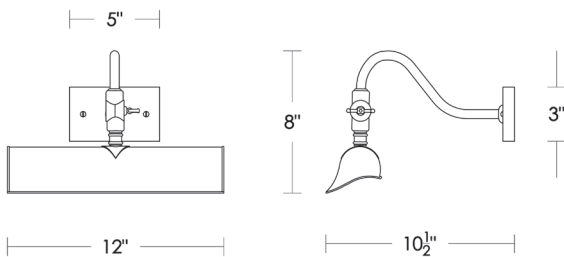

Custom finishes —
not returnable

Incandescent
Candelbra Base

60w x 2

60w x 4

60w x 4

Listed for use in
DAMP environments

Requires 2"x4"
junction box
oriented sideways

UA0068 IS

Gallery Picture Light 24"
UA0068-24 IS

Gallery Picture Light 30"
UA0068-30 IS