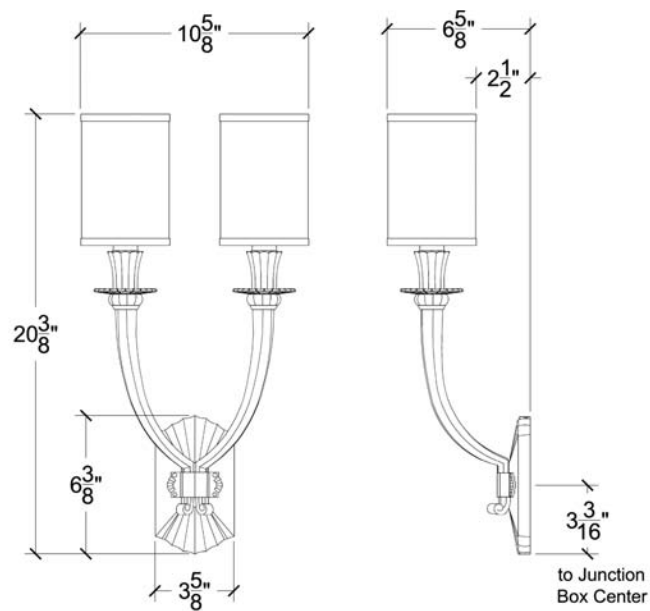

UA0066 IS

CABARET

- $1250 Polished Brass
- $1450 Polished Chrome
  Polished Nickel
  Green Patina*
  Brown Patina*
- $1595 Satin Nickel*
  Architectural Bronze*
  Statuary Bronze*
  Antique Brass/Bronze*
  Antique Nickel

Incandescent
Candelabra Base
60w x 2

Listed for use in
DRY environments

Kraft & Fabric Shades
sold separately