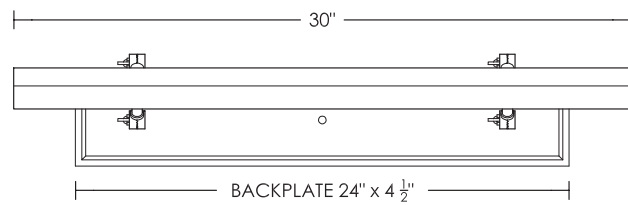

* Custom finishes not returnable

Incandescent
Candelabra
60w x 4

Listed for use in
DRY environments

Notes Available in a medium
and small size