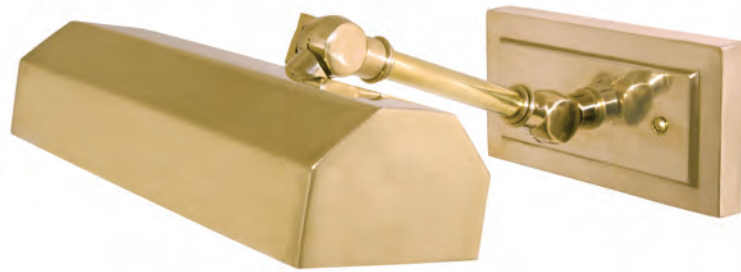

UA0038-S IS

REGENCY PICTURE LIGHT (SMALL)

$690 Polished Brass

$805 Polished Chrome
Polished Nickel
Green Patina*
Brown Patina*

$920 Satin Nickel*
Architectural Bronze*
Statuary Brown*
Statuary Black*
Antique Brass*
Antique Nickel*

* Custom finishes not returnable

Incandescent
Candelabra Base
60w x 2

Listed for use in
DRY environments

Install on a horizontal
2"x4" junction box only

Notes Available in a large and
medium size