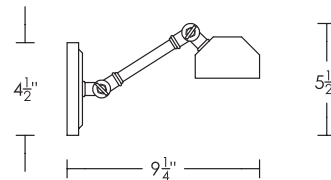

* Custom finishes not returnable

Incandescent
Candelabra
60w x 4

Listed for use in
DRY environments

Notes Available in a medium
and small size