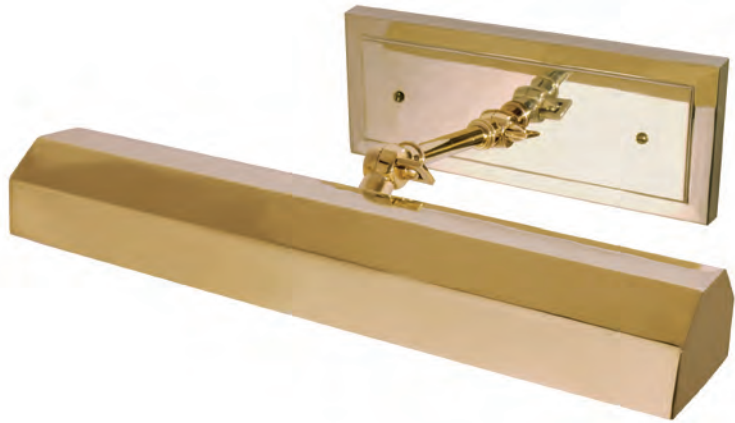

UA0038-M IS

REGENCY PICTURE LIGHT (MEDIUM)

$1035 Polished Brass

$1265 Polished Chrome
Polished Nickel
Green Patina*
Brown Patina*

$1420 Satin Nickel*
Architectural Bronze*
Statuary Brown*
Statuary Black*
Antique Brass*
Antique Nickel*