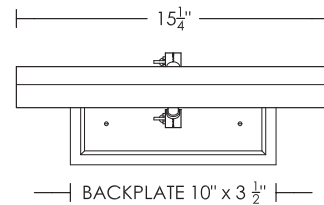

Incandescent
Candelabra
60w x 2

Listed for use in
DRY environments

Install on a horizontal
2"x4" junction box only

Notes Available in a large and small size

UA0038-S IS

REGENCY PICTURE LIGHT (SMALL)

\$690 Polished Brass