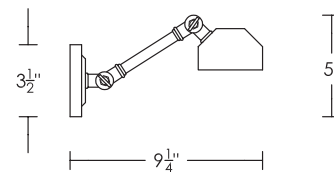

Incandescent
Candelabra
60w x 2

Listed for use in
DRY environments

Install on a horizontal
2"x4" junction box only

Notes Available in a large and small size

UA0038-S IS

REGENCY PICTURE LIGHT (SMALL)

\$690 Polished Brass