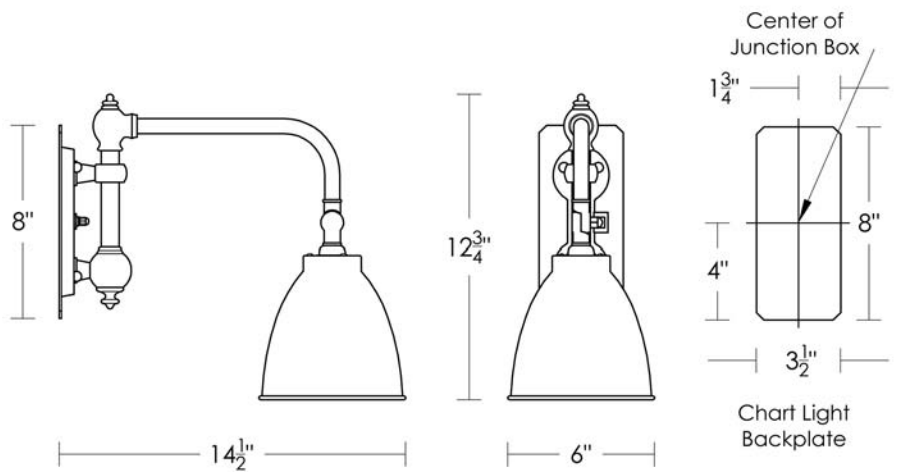

\* Custom finishes—  
not returnable

Incandescent  
Medium Base  
100w x 1

Listed for use in  
DRY environments

Requires 2" x 4"  
Junction Box

UA0029-S IS

CHART LIGHT SHORT ARM (GLASS SHADE)

\$610 Polished Brass