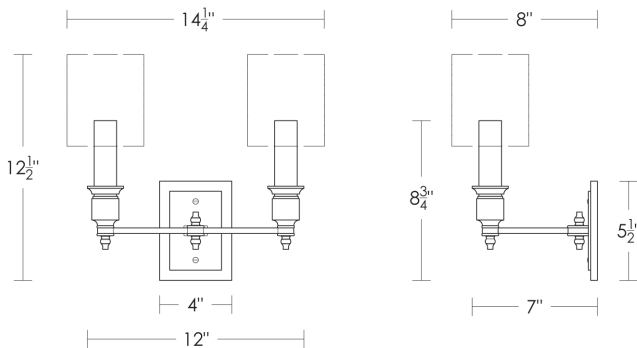

 Requires 2" x 4" Junction Box

 Fabric Shades sold separately

\$140ea 4" x 5" Paris Shade [2x]
Pleated Off-White Linen [Clip]
UA5901-L-4 FS

Related Items: Napa

- Single UA0042-1 IS
- Single [ADA] UA0042-1-A IS
- Double [ADA] UA0042-2-A IS
- Swing Arm UA0042-S-IS