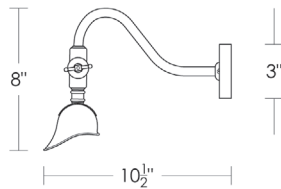

\* Custom fixture not returnable

Note: Our metals are living finishes; they will change over time and will never rust

T25 3.3\"/>

Listed for use in DAMP environments

Requires 2" x 4" Junction Box oriented sideways

Notes: Install fixture under overhang. Do not expose to driving rain.

See page 2 for more sizes.

**Gallery Picture Light**

**Gallery Picture Light [24"]**

UA0068-24 IS

- \$1,350 Polished Brass
- \$1,390 Green Patina\*, Brown Patina\*
- \$1,490 Antique Brass\*
- Statuary Brown [gloss or matte]\*
- Statuary Black [gloss or matte]\*
- \$1,690 Polished Chrome, Polished Nickel
- Satin Nickel\*, Light Pewter\*
- Black Nickel [gloss or matte]\*

Requires 2" x 4" Junction Box oriented sideways

Note: Install fixture under overhang. Do not expose to driving rain.