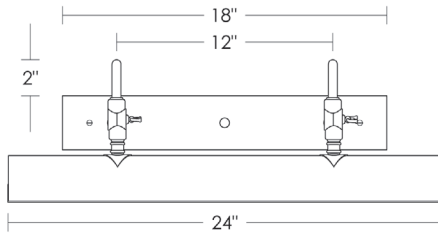

Notes: Install fixture under overhang. Do not expose to driving rain.

See page 2 for more sizes.

**Gallery Picture Light**

**Gallery Picture Light [24"]**

UA0068-24 IS

- \$1,350 Polished Brass
- \$1,390 Green Patina\*, Brown Patina\*
- \$1,490 Antique Brass\*
- Statuary Brown [gloss or matte]\*
- Statuary Black [gloss or matte]\*
- \$1,690 Polished Chrome, Polished Nickel
- Satin Nickel\*, Light Pewter\*
- Black Nickel [gloss or matte]\*