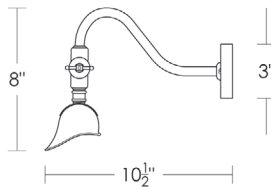

\* Custom fixture not returnable

Note: Our metals are living finishes; they will change over time and will never rust

T25 3.3\"/>

Listed for use in DAMP environments

Requires 2" x 4" Junction Box oriented sideways

Notes: Install fixture under overhang. Do not expose to driving rain.

See page 2 for more sizes.

**Gallery Picture Light**

**Gallery Picture Light [24"]**

UA0068-24 IS

- \$1,350 Polished Brass
- \$1,390 Green Patina\*, Brown Patina\*
- \$1,490 Antique Brass\*
- Statuary Brown [gloss or matte]\*
- Statuary Black [gloss or matte]\*
- \$1,690 Polished Chrome, Polished Nickel
- Satin Nickel\*, Light Pewter\*
- Black Nickel [gloss or matte]\*

Requires 2" x 4" Junction Box oriented sideways

Note: Install fixture under overhang. Do not expose to driving rain.