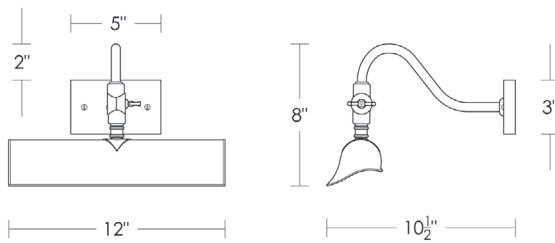

\* Custom fixture not returnable

Note: Our metals are living finishes; they will change over time and will never rust

T25 3.3\"/>

Listed for use in DAMP environments

Requires 2" x 4" Junction Box oriented sideways

Notes: Install fixture under overhang. Do not expose to driving rain.

See page 2 for more sizes.

**Gallery Picture Light**

**Gallery Picture Light [24"]**

UA0068-24 IS

- \$1,350 Polished Brass
- \$1,390 Green Patina\*, Brown Patina\*
- \$1,490 Antique Brass\*
- Statuary Brown [gloss or matte]\*
- Statuary Black [gloss or matte]\*
- \$1,690 Polished Chrome, Polished Nickel
- Satin Nickel\*, Light Pewter\*
- Black Nickel [gloss or matte]\*

Requires 2" x 4" Junction Box oriented sideways

Note: Install fixture under overhang. Do not expose to driving rain.