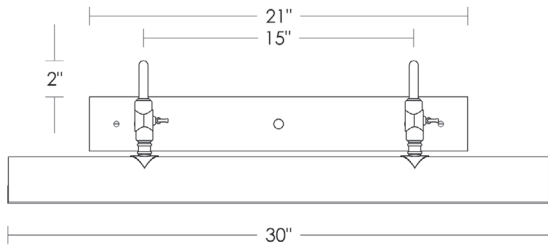

\* Custom fixture not returnable

Note: Our metals are living finishes; they will change over time and will never rust

T25 3.3\"/>

Listed for use in DAMP environments

Requires 2" x 4" Junction Box oriented sideways

Notes: Install fixture under overhang. Do not expose to driving rain.

See page 2 for more sizes.

**Gallery Picture Light**

**Gallery Picture Light [24"]**

UA0068-24 IS

- \$1,350 Polished Brass
- \$1,390 Green Patina\*, Brown Patina\*
- \$1,490 Antique Brass\*
- Statuary Brown [gloss or matte]\*
- Statuary Black [gloss or matte]\*
- \$1,690 Polished Chrome, Polished Nickel
- Satin Nickel\*, Light Pewter\*
- Black Nickel [gloss or matte]\*

Requires 2" x 4" Junction Box oriented sideways

Note: Install fixture under overhang. Do not expose to driving rain.