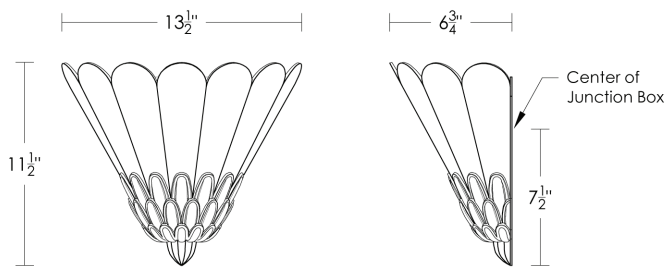

Notes: Hues & veining may vary.

- Replacement Alabaster Leaf
- \$995 7 piece set UA5777-S RA
- \$185ea Individual piece UA5777 RA

Related Item  
Cheuret Sconce [ADA] UA0073-A IS

**Cheuret Sconce [ADA]**

UA0073-A IS