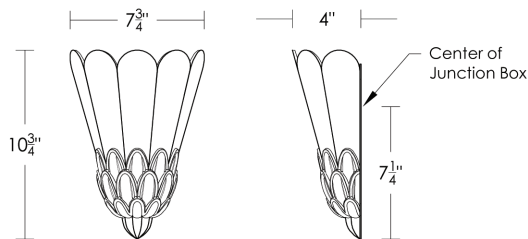

Notes: Hues & veining may vary.

- Replacement Alabaster Leaf
- \$850 5 piece set UA5777-AS RA
- \$185ea Individual piece UA5777-A RA

Related Item  
Cheuret Sconce UA0073 IS