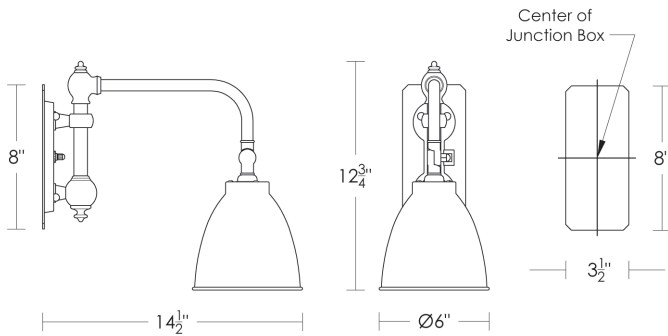

Requires 2" x 4"
Junction Box

Related Items: Chart Light
Short Arm [Glass Shade] UA0029-S IS
Extended Arm UA0028-E IS
Extended Arm [Glass Shade] UA0029-E IS

Chart Light Short Arm [Glass Shade]

UA0029-S IS