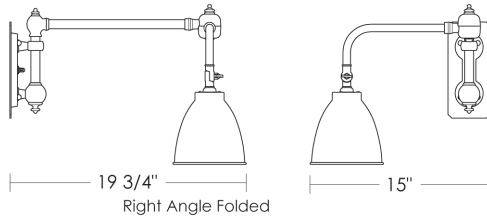

Requires 2" x 4"
Junction Box

Options: For glass shade, please specify
UA0029-E IS

Related Items: Chart Light
Short Arm UA0028-S IS
Short Arm [Glass Shade] UA0029-S IS

29 3/4"
Extended Position

19 3/4"
Right Angle Folded
UA0028-E IS Chart Light Extended Arm

29 3/4"

19 3/4"
Right Angle Folded Position
UA0029-E IS Chart Light Extended Arm w. Glass Shade