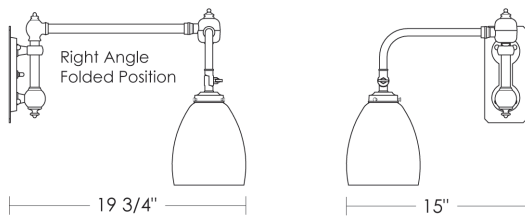

Requires 2" x 4"
Junction Box

Options: For glass shade, please specify
UA0029-E IS

Related Items: Chart Light
Short Arm UA0028-S IS
Short Arm [Glass Shade] UA0029-S IS

29 3/4"
Extended Position

19 3/4"
Right Angle Folded
UA0028-E IS Chart Light Extended Arm

29 3/4"

19 3/4"
Right Angle Folded Position
UA0029-E IS Chart Light Extended Arm w. Glass Shade