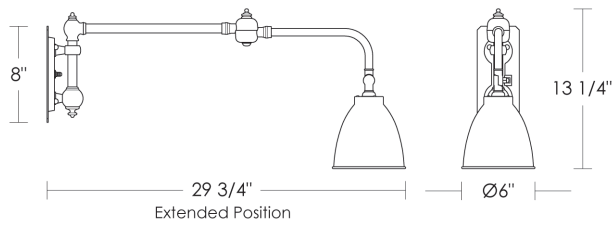

Requires 2" x 4"
Junction Box

Options: For glass shade, please specify
UA0029-E IS

Related Items: Chart Light
Short Arm UA0028-S IS
Short Arm [Glass Shade] UA0029-S IS

29 3/4"
Extended Position

19 3/4"
Right Angle Folded
UA0028-E IS Chart Light Extended Arm

29 3/4"

19 3/4"
Right Angle Folded Position
UA0029-E IS Chart Light Extended Arm w. Glass Shade