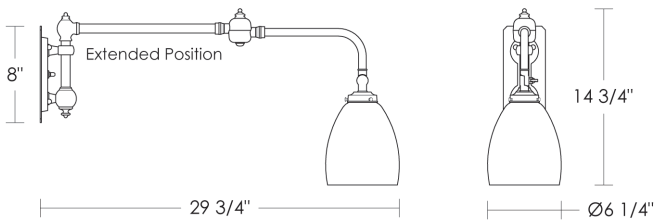

Requires 2" x 4"
Junction Box

Options: For glass shade, please specify
UA0029-E IS

Related Items: Chart Light
Short Arm UA0028-S IS
Short Arm [Glass Shade] UA0029-S IS

29 3/4"
Extended Position

19 3/4"
Right Angle Folded
UA0028-E IS Chart Light Extended Arm

29 3/4"

19 3/4"
Right Angle Folded Position
UA0029-E IS Chart Light Extended Arm w. Glass Shade