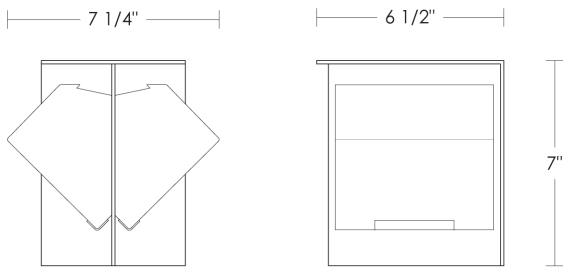

Chareau Style Cafe with seamless covers