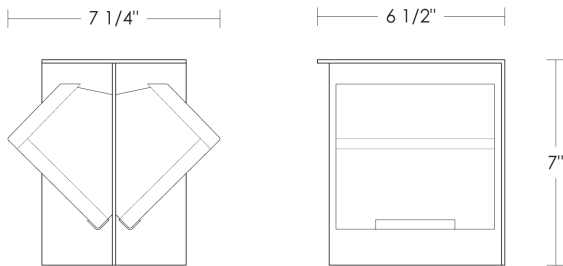

Chareau Style Cafe with 4 piece covers