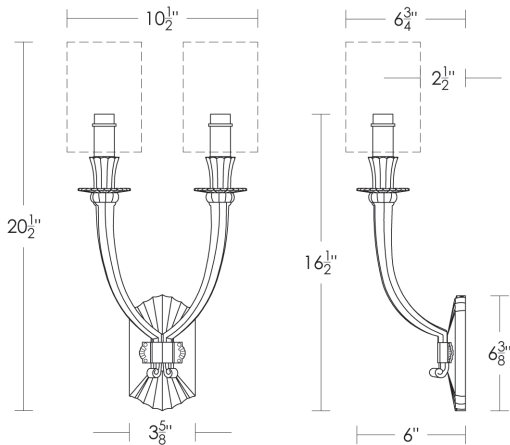

\$125ea 3 1/4" x 5" x 6" Pierre Shade [2x]
Off-White Silk [Washer Only]
UA5907-S-2 FS

Related Items: Cabaret
ADA UA0066-A IS
Single UA0066-1 IS

Cabaret [ADA]

UA0066-A IS

- \$1,250 Polished Brass
- \$1,450 Polished Nickel, Polished Chrome
Antique Brass*, Green Patina*,
Brown Patina*
- \$1,595 Satin Nickel*, Light Pewter*
Statuary Brown [gloss or matte]*
Statuary Black [gloss or matte]*