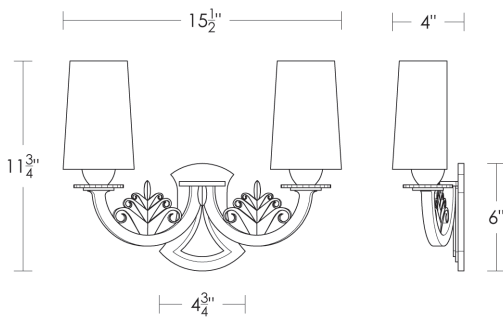

\$100ea 3" x 6" Napa Shade ADA [2x]  
Off-White Silk [Washer Only]  
UA6906-S-A-FS

Related Items: Brandt Leaf Sconce  
Standard UA0071 IS  
Fabric Shade UA0071-S IS

**Brandt Leaf Sconce [Fabric Shade]**