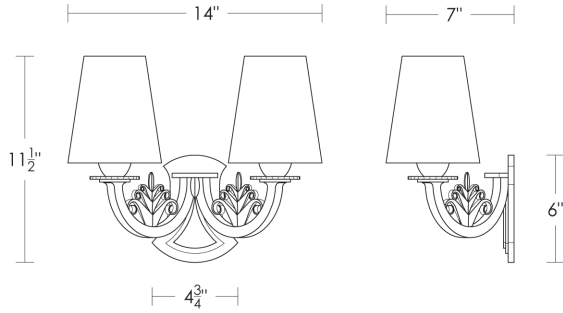

\$100ea 3" x 6" Napa Shade ADA [2x]  
Off-White Silk [Washer Only]  
UA6906-S-A-FS

Related Items: Brandt Leaf Sconce  
Standard UA0071 IS  
Fabric Shade UA0071-S IS

**Brandt Leaf Sconce [Fabric Shade]**